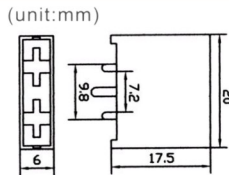

PLUG-IN FUSE HOLDER

SM FUSE FH-611