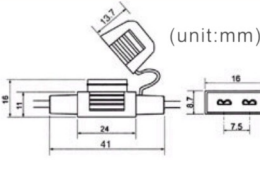

SM FUSE FH-616