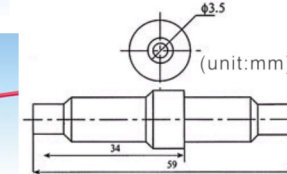

Suitable fuse: 6.35x30
Housing: fire retardant
Max Rating: 10A

SM FUSE FH-608