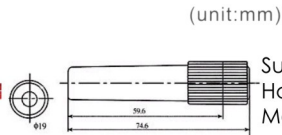

FUSES

BOLT IN AUTO FUSES

SM FUSE ABF-200EG

RATING

Ampere Rating	Voltage Rating
100	32
150	32
200	32
250	32

GLASS TUBE FUSE HOLDER

SM FUSE FH-601

Suitable fuse: 10.3x38
Housing: Bakelite
Max Rating: 40A