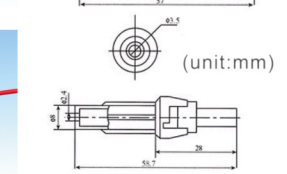

SM FUSE FH-608

Suitable fuse: 6.35x30
Housing: Bakelite
Max Rating: 15A

SM FUSE FH-609

Suitable fuse: 6.35x30
Housing: fire retardant
Max Rating: 6A

SM FUSE FH-610

Suitable fuse: 6.35x30
Housing: fire retardant
Max Rating: 6A