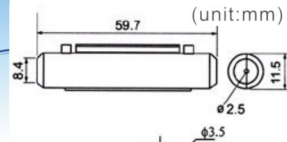

SM FUSE FH-604

Suitable fuse: 6.35x32
Housing: Bakelite
Max Rating: 25A

SM FUSE FH-605

Suitable fuse: 6x25
GBC fuse
Housing: Bakelite
Max Rating: 25A

SM FUSE FH-607

Suitable fuse: 6.35x30
Housing: fire retardant
Max Rating: 10A