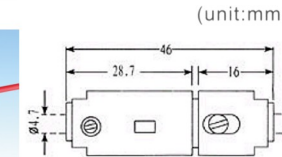

Suitable fuse: 6.35x32
Housing: Bakelite
Max Rating: 25A

SM FUSE FH-605