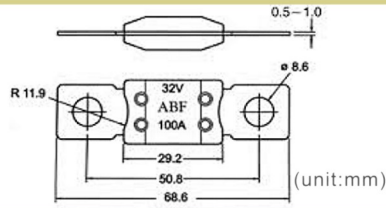

FUSES

BOLT IN AUTO FUSES

SM FUSE ABF-200EG

RATING

Ampere Rating	Voltage Rating
100	32
150	32
200	32
250	32

GLASS TUBE FUSE HOLDER

SM FUSE FH-601

Suitable fuse: 10.3x38
Housing: Bakelite
Max Rating: 40A