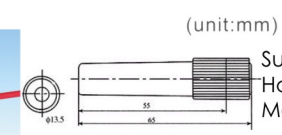

Suitable fuse: 10.3x38
Housing: Bakelite
Max Rating: 40A

SM FUSE FH-604