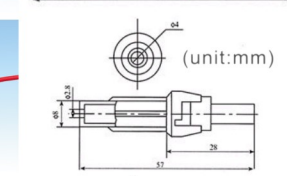

Suitable fuse: 6.35x30
Housing: Bakelite
Max Rating: 15A

SM FUSE FH-609