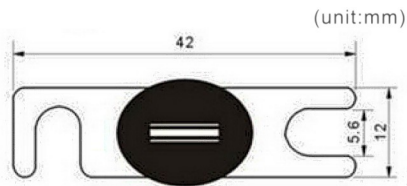

## BOLT IN AUTO FUSES

SM FUSE ABF-199N

SM FUSE ABF-199-1.N

SM FUSE ABF-199G

SM FUSE ABF-199-1.G

Electrical Characteristics:

RATING	BLOWING TIME
110%	4 hours Min
200%	30 sec Max

RATING