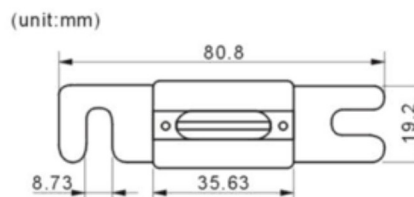

## BOLT IN AUTO FUSES

SM FUSE ABF-200N

SM FUSE ABF-200G

SM FUSE ABF-200C

Electrical Characteristics:

RATING	BLOWING TIME
110%	4 hours Min
200%	30 sec Max

RATING

Ampere Rating	Voltage Rating
80	32
100	32
130	32
150	32
180	32
200	32
250	32
300	32