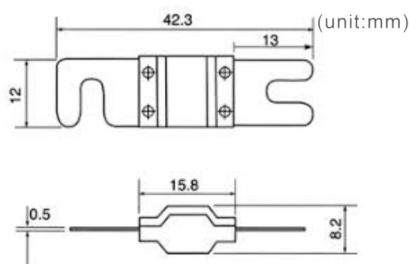

## BOLT IN AUTO FUSES

SM FUSE ABF-199N

SM FUSE ABF-199-1.N

SM FUSE ABF-199G

SM FUSE ABF-199-1.G

Electrical Characteristics:

RATING	BLOWING TIME
110%	4 hours Min
200%	30 sec Max

RATING