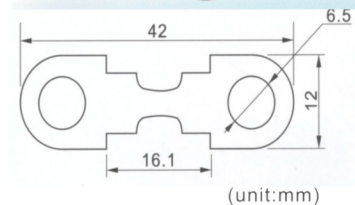

FUSES

MAXI AUTO GLASS TUBE FUSES(WITH INDICATING LAMP)

Electrical characteristics:

RATING	BLOWING TIME
110%	4 hours Min
135%	1 hour Max
200%	10 s Max

RATING

Type	Ampere Rating	Voltage Rating
SM-FUSE-5AG.L-20	20	32
SM-FUSE-5AG.L-30	30	32
SM-FUSE-5AG.L-40	40	32
SM-FUSE-5AG.L-50	50	32
SM-FUSE-5AG.L-60	60	32
SM-FUSE-5AG.L-80	80	32

AUTO FLAT FUSES

SM FUSE ABF-198N

RATING

Type	Ampere Rating	Voltage Rating
SM-FUSE-ABF-198-30	30	32
SM-FUSE-ABF-198-40	40	32
SM-FUSE-ABF-198-45	45	32
SM-FUSE-ABF-198-50	50	32
SM-FUSE-ABF-198-60	60	32
SM-FUSE-ABF-198-80	80	32
SM-FUSE-ABF-198-110	110	32

Electrical Characteristics:

RATING	BLOWING TIME
110%	4 hours Min
200%	30 sec Max