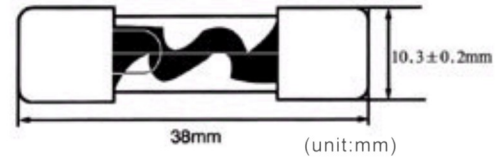

FUSES

MAXI AUTO GLASS TUBE FUSES(WITH INDICATING LAMP)

SM FUSE 5AG.L-140

SM FUSE 5AG.L-141

SM FUSE 5AG.L-142

Electrical characteristics:

RATING	BLOWING TIME
110%	4 hours Min
135%	1 hour Max
200%	10 s Max

RATING