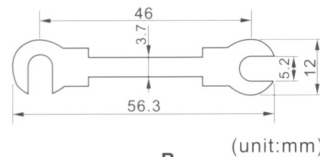

FUSES

MAXI AUTO GLASS TUBE FUSES(WITH INDICATING LAMP)

Electrical characteristics:

RATING	BLOWING TIME
110%	4 hours Min
135%	1 hour Max
200%	10 s Max

RATING

Type	Ampere Rating	Voltage Rating
SM-FUSE-5AG.L-20	20	32
SM-FUSE-5AG.L-30	30	32
SM-FUSE-5AG.L-40	40	32
SM-FUSE-5AG.L-50	50	32
SM-FUSE-5AG.L-60	60	32
SM-FUSE-5AG.L-80	80	32

AUTO FLAT FUSES

SM FUSE ABF-198L

RATING

Type	Ampere Rating	Voltage Rating
SM-FUSE-ABF-198-30	30	32
SM-FUSE-ABF-198-40	40	32
SM-FUSE-ABF-198-45	45	32
SM-FUSE-ABF-198-50	50	32
SM-FUSE-ABF-198-60	60	32
SM-FUSE-ABF-198-80	80	32
SM-FUSE-ABF-198-110	110	32

Electrical Characteristics:

RATING	BLOWING TIME
110%	4 hours Min
200%	30 sec Max