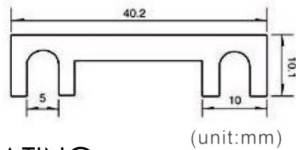

AUTO FLAT FUSES

SM FUSE ABF-198E