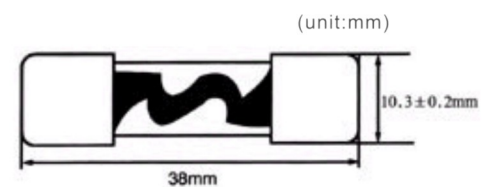

MAXI AUTO GLASS TUBE FUSES

SM FUSE 5AG-140

SM FUSE 5AG-141

SM FUSE 5AG-142

Electrical characteristics:

RATING	BLOWING TIME
110%	4 hours Min
135%	1 hour Max
200%	10 s Max

RATING

Type	Ampere Rating	Voltage Rating
SM-FUSE-5AG-20	20	32
SM-FUSE-5AG-30	30	32
SM-FUSE-5AG-40	40	32
SM-FUSE-5AG-50	50	32
SM-FUSE-5AG-60	60	32
SM-FUSE-5AG-80	80	32