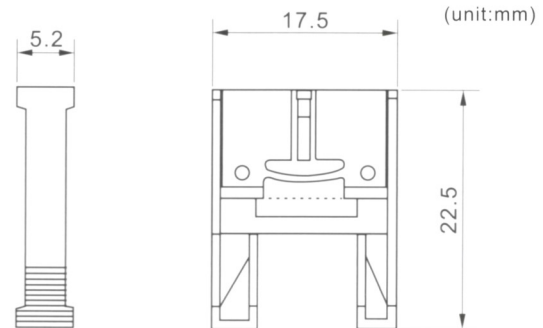

VOLKSWAGEN AUTO FUSES

SM FUSE ASF-195

RATING

Type	Ampere Rating	Color
SM-FUSE-ASF-195-10	10	red
SM-FUSE-ASF-195-15	15	blue
SM-FUSE-ASF-195-20	20	yellow
SM-FUSE-ASF-195-30	30	green

Electrical Characteristics:

RATING	BLOWING TIME
110%	4hours Min
135%	0.75 to 1800s
200%	0.15 to 5s
350%	80ms to 250ms

EAST EUROPE AUTO FUSES

SM FUSE GBC-196A

(Material: Plastic)

Electrical Characteristics:

150%	Min 1 hours
250%	Min 1 min

SM FUSE GBC-196B

(Material: Ceramic)

RATING

Ampere Rating	Voltage Rating	Color
5	32	yellow
8	32	white
16	32	red
20	32	yellow
25	32	blue
30	32	green