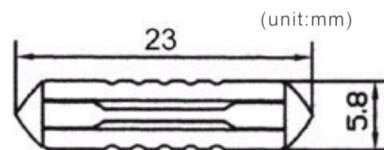

RATING	BLOWING TIME
110%	4hours Min
135%	0.75 to 1800s
200%	0.15 to 5s
350%	80ms to 250ms

EAST EUROPE AUTO FUSES

SM FUSE GBC-196A

(Material: Plastic)

Electrical Characteristics:

150%	Min 1 hours
250%	Min 1 min

SM FUSE GBC-196B

(Material: Ceramic)

RATING

Ampere Rating	Voltage Rating	Color
5	32	yellow
8	32	white
16	32	red
20	32	yellow
25	32	blue
30	32	green