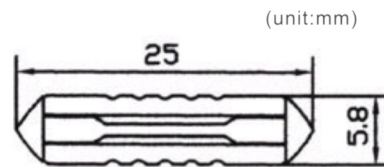

VOLKSWAGEN AUTO FUSES

SM FUSE ASF-195

RATING

Type	Ampere Rating	Color
SM-FUSE-ASF-195-10	10	red
SM-FUSE-ASF-195-15	15	blue
SM-FUSE-ASF-195-20	20	yellow
SM-FUSE-ASF-195-30	30	green

Electrical Characteristics:

RATING	BLOWING TIME
110%	4hours Min
135%	0.75 to 1800s
200%	0.15 to 5s
350%	80ms to 250ms

EAST EUROPE AUTO FUSES

SM FUSE GBC-196A

(Material: Plastic)

Electrical Characteristics:

150%	Min 1 hours
250%	Min 1 min

SM FUSE GBC-196B

(Material: Ceramic)

RATING

Ampere Rating	Voltage Rating	Color
5	32	yellow
8	32	white
16	32	red
20	32	yellow
25	32	blue
30	32	green