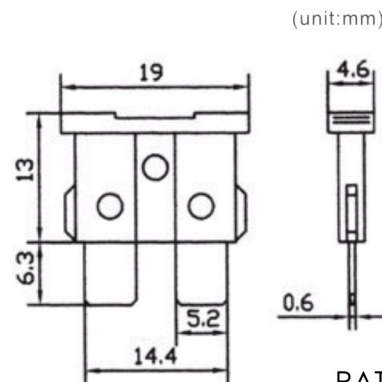

FUSES

MAXI AUTO PLUG-IN FUSES

SM FUSE APF-193G 24k Gold plated

Electrical Characteristics:

RATING	BLOWING TIME
110%	100hours Min
135%	60 to 3600s
200%	4 to 60s
350%	80ms to 7s

SM FUSE APF-193N

RATING

Ampere Rating	Ampere Voltage	Color
20	32	yellow
25	32	grey
30	32	green
35	32	brown
40	32	dark orange
50	32	red
60	32	blue
70	32	tan
80	32	clear
100	32	violet
120	32	purple

EUROPE AUTO PLUG-IN FUSES

SM FUSE APF-194A

Electrical Characteristics:

RATING	BLOWING TIME
110%	4hours Min
135%	0.75 to 1800s
200%	0.15 to 5s
350%	80ms to 250ms

SM FUSE APF194-B

RATING

Ampere Rating	Ampere Voltage	Color
2	32	grey
3	32	violet
4	32	pink
5	32	orange
7.5	32	brown
10	32	red
15	32	blue
20	32	yellow
25	32	white
30	32	green
35	32	purple
40	32	dark orange