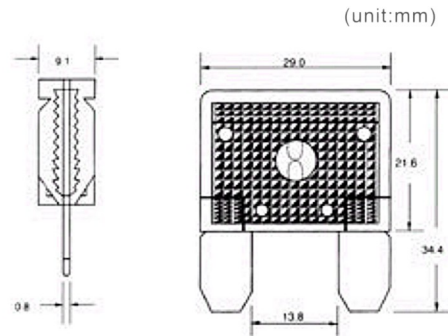

FUSES

MAXI AUTO PLUG-IN FUSES

SM FUSE APF-193G 24k Gold plated

Electrical Characteristics:

RATING	BLOWING TIME
110%	100hours Min
135%	60 to 3600s
200%	4 to 60s
350%	80ms to 7s

SM FUSE APF-193N

RATING

Ampere Rating	Ampere Voltage	Color
20	32	yellow
25	32	grey
30	32	green
35	32	brown
40	32	dark orange
50	32	red
60	32	blue
70	32	tan
80	32	clear
100	32	violet
120	32	purple

EUROPE AUTO PLUG-IN FUSES

SM FUSE APF-194A

Electrical Characteristics:

RATING	BLOWING TIME
110%	4hours Min
135%	0.75 to 1800s
200%	0.15 to 5s
350%	80ms to 250ms

SM FUSE APF194-B

RATING

Ampere Rating	Ampere Voltage	Color
2	32	grey
3	32	violet
4	32	pink
5	32	orange
7.5	32	brown
10	32	red
15	32	blue
20	32	yellow
25	32	white
30	32	green
35	32	purple
40	32	dark orange