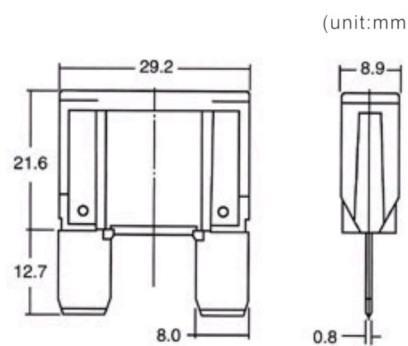

FUSES

MAXI AUTO PLUG-IN FUSES

SM FUSE APF-193G 24k Gold plated

Electrical Characteristics:

RATING	BLOWING TIME
110%	100hours Min
135%	60 to 3600s
200%	4 to 60s
350%	80ms to 7s

SM FUSE APF-193N

RATING

Ampere Rating	Ampere Voltage	Color
20	32	yellow
25	32	grey
30	32	green
35	32	brown
40	32	dark orange
50	32	red
60	32	blue
70	32	tan
80	32	clear
100	32	violet
120	32	purple

EUROPE AUTO PLUG-IN FUSES

SM FUSE APF-194A

Electrical Characteristics:

RATING	BLOWING TIME
110%	4hours Min
135%	0.75 to 1800s
200%	0.15 to 5s
350%	80ms to 250ms

SM FUSE APF194-B

RATING

Ampere Rating	Ampere Voltage	Color
2	32	grey
3	32	violet
4	32	pink
5	32	orange
7.5	32	brown
10	32	red
15	32	blue
20	32	yellow
25	32	white
30	32	green
35	32	purple
40	32	dark orange