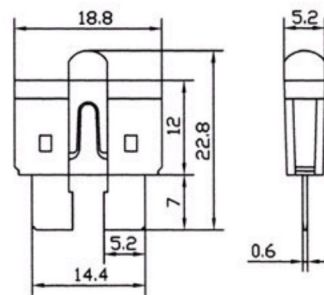

### Electrical Characteristics:

RATING	BLOWING TIME
110%	4hours Min
135%	0.75 to 1800s
200%	0.15 to 5s
350%	80ms to 250ms

Ampere Voltage: 12V

(unit:mm)