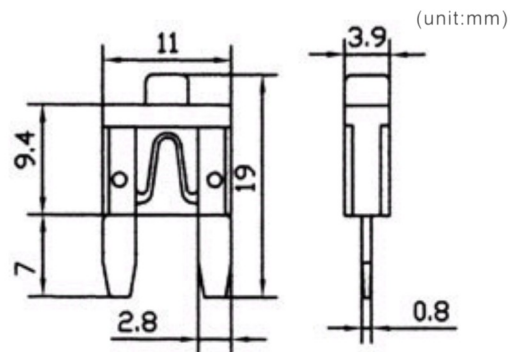

MINI AUTO PLUG-IN FUSES

SM FUSE APF-190

Electrical Characteristics:

RATING	BLOWING TIME
110%	4hours Min
135%	0.75 to 1800s
200%	0.15 to 5s
350%	80ms to 300ms

RATING

Type	Ampere Rating	Color
SM-FUSE-APF-190-2	2	grey
SM-FUSE-APF-190-3	3	violet
SM-FUSE-APF-190-4	4	pink
SM-FUSE-APF-190-5	5	orange
SM-FUSE-APF-190-7.5	7.5	brown
SM-FUSE-APF-190-10	10	red
SM-FUSE-APF-190-15	15	blue
SM-FUSE-APF-190-20	20	yellow
SM-FUSE-APF-190-25	25	clear
SM-FUSE-APF-190-30	30	green
SM-FUSE-APF-190-35	35	purple

MINI AUTO PLUG-IN FUSES (WITH INDICATING LAMP)

SM FUSE APF.L-190

Electrical Characteristics:

RATING	BLOWING TIME
110%	4hours Min
135%	0.75 to 1800s
200%	0.15 to 5s
350%	80ms to 300ms

RATING

Type	Ampere Rating	Color
SM-FUSE-APF.L-190-2	2	grey
SM-FUSE-APF.L-190-3	3	violet
SM-FUSE-APF.L-190-4	4	pink
SM-FUSE-APF.L-190-5	5	orange
SM-FUSE-APF.L-190-7.5	7.5	brown
SM-FUSE-APF.L-190-10	10	red
SM-FUSE-APF.L-190-15	15	blue
SM-FUSE-APF.L-190-20	20	yellow
SM-FUSE-APF.L-190-25	25	clear
SM-FUSE-APF.L-190-30	30	green
SM-FUSE-APF.L-190-35	35	purple