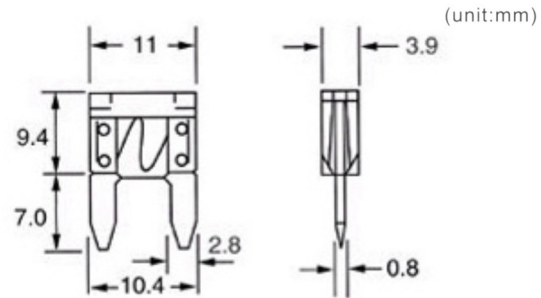

MINI AUTO PLUG-IN FUSES

SM FUSE APF-190

Electrical Characteristics:

RATING	BLOWING TIME
110%	4hours Min
135%	0.75 to 1800s
200%	0.15 to 5s
350%	80ms to 300ms

RATING

Type	Ampere Rating	Color
SM-FUSE-APF-190-2	2	grey
SM-FUSE-APF-190-3	3	violet
SM-FUSE-APF-190-4	4	pink
SM-FUSE-APF-190-5	5	orange
SM-FUSE-APF-190-7.5	7.5	brown
SM-FUSE-APF-190-10	10	red
SM-FUSE-APF-190-15	15	blue
SM-FUSE-APF-190-20	20	yellow
SM-FUSE-APF-190-25	25	clear
SM-FUSE-APF-190-30	30	green
SM-FUSE-APF-190-35	35	purple

MINI AUTO PLUG-IN FUSES (WITH INDICATING LAMP)

SM FUSE APF.L-190

Electrical Characteristics:

RATING	BLOWING TIME
110%	4hours Min
135%	0.75 to 1800s
200%	0.15 to 5s
350%	80ms to 300ms

RATING

Type	Ampere Rating	Color
SM-FUSE-APF.L-190-2	2	grey
SM-FUSE-APF.L-190-3	3	violet
SM-FUSE-APF.L-190-4	4	pink
SM-FUSE-APF.L-190-5	5	orange
SM-FUSE-APF.L-190-7.5	7.5	brown
SM-FUSE-APF.L-190-10	10	red
SM-FUSE-APF.L-190-15	15	blue
SM-FUSE-APF.L-190-20	20	yellow
SM-FUSE-APF.L-190-25	25	clear
SM-FUSE-APF.L-190-30	30	green
SM-FUSE-APF.L-190-35	35	purple