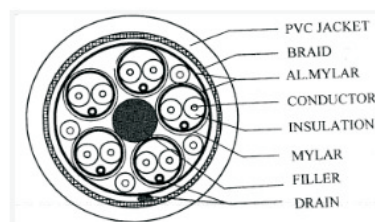

Waterproof HDMI Connector

HDMI A TYPE (male plug)

1. HDMI.3 26-32AWG OD5.5-9.5

HDMI A TYPE (female panel mount)

2. HDMI.4 26-32AWG OD5.5-9.5

HDMI A TYPE

HDMI A TYPE