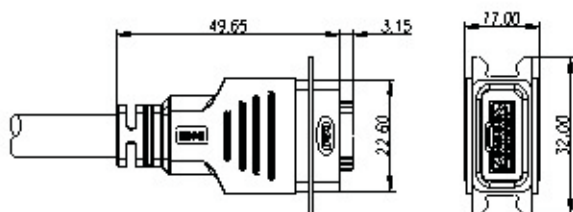

Waterproof HDMI Connector

HDMI A TYPE (male plug)

1. HDMI.3 26-32AWG OD5.5-9.5

HDMI A TYPE (female panel mount)

2. HDMI.4 26-32AWG OD5.5-9.5

HDMI A TYPE

HDMI A TYPE