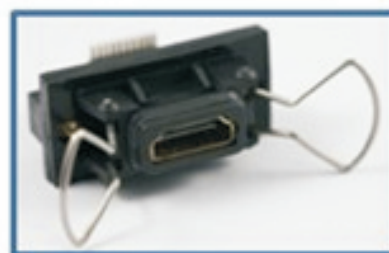

Waterproof HDMI Connector

HDMI A TYPE (male plug)

1. HDMI.3 26-32AWG OD5.5-9.5

HDMI A TYPE (female panel mount)

2. HDMI.4 26-32AWG OD5.5-9.5

HDMI A TYPE

HDMI A TYPE