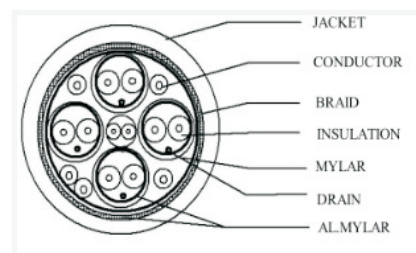

Waterproof HDMI Connector

HDMI A TYPE (male plug)

1. HDMI.3 26-32AWG OD5.5-9.5

HDMI A TYPE (female panel mount)

2. HDMI.4 26-32AWG OD5.5-9.5

HDMI A TYPE

HDMI A TYPE