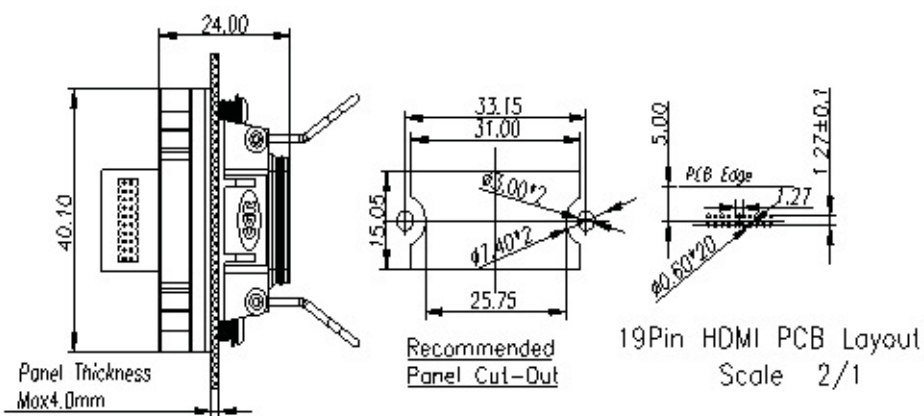

Waterproof HDMI Connector

HDMI A TYPE (male plug)

1. HDMI.3 26-32AWG OD5.5-9.5

HDMI A TYPE (female panel mount)

2. HDMI.4 26-32AWG OD5.5-9.5

HDMI A TYPE

HDMI A TYPE