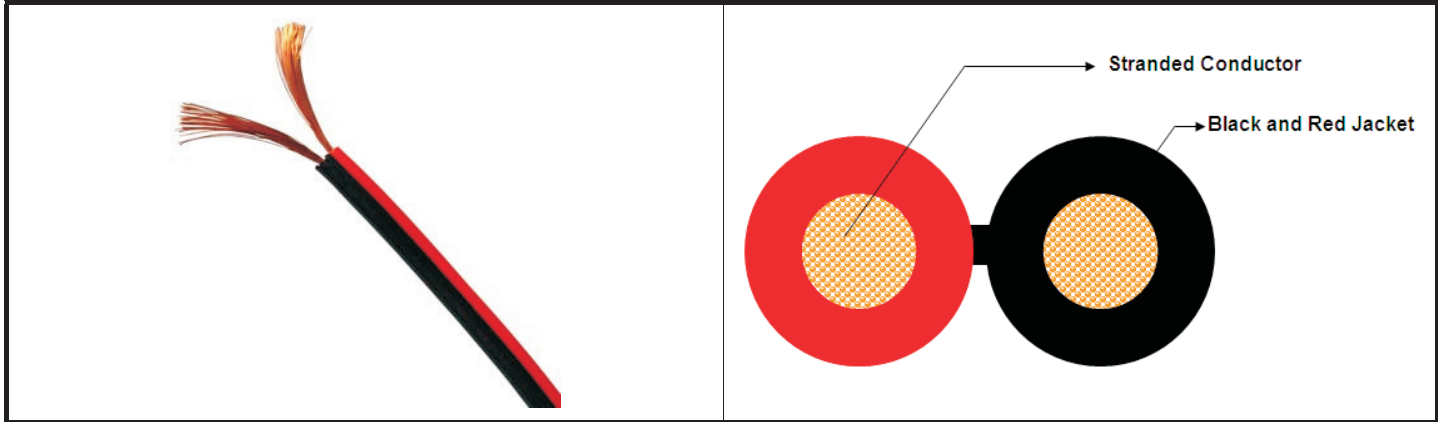

SM C02 FE 02 Figure eight speaker wire

Black & Red Figure eight speaker wire

Transparent Figure eight speaker wire

CONSTRUCTION CONSTRUCTION

Item	Conductor	Jacket
0.5mm _c	28/0.15mm stranded Copper / CCA	2.2×4.5mm PVC
0.75mm _c	42/0.15mm stranded Copper / CCA	2.5×5.2mm PVC
1.0mm _c	56/0.15mm stranded Copper / CCA	2.8×5.8mm PVC
1.5mm _c	84/0.15mm stranded Copper / CCA	3.2×6.6mm PVC
2.0mm _c	112/0.15mm stranded Copper / CCA	3.5×7.2mm PVC
2.5mm _c	140/0.15mm stranded Copper / CCA	3.8×7.8mm PVC
3.0mm _c	168/0.15mm stranded Copper / CCA	4.2×8.5mm PVC