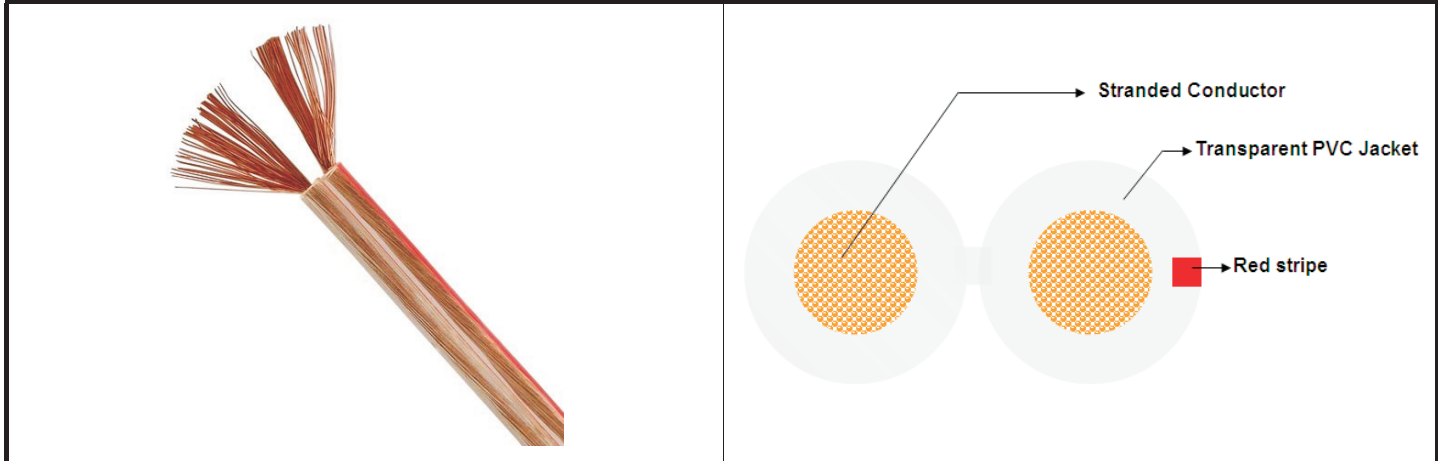

SM C02 FE 02 Figure eight speaker wire

Black & Red Figure eight speaker wire

Transparent Figure eight speaker wire

CONSTRUCTION CONSTRUCTION

Item	Conductor	Jacket
0.5mm _c	28/0.15mm stranded Copper / CCA	2.2×4.5mm PVC
0.75mm _c	42/0.15mm stranded Copper / CCA	2.5×5.2mm PVC
1.0mm _c	56/0.15mm stranded Copper / CCA	2.8×5.8mm PVC
1.5mm _c	84/0.15mm stranded Copper / CCA	3.2×6.6mm PVC
2.0mm _c	112/0.15mm stranded Copper / CCA	3.5×7.2mm PVC
2.5mm _c	140/0.15mm stranded Copper / CCA	3.8×7.8mm PVC
3.0mm _c	168/0.15mm stranded Copper / CCA	4.2×8.5mm PVC