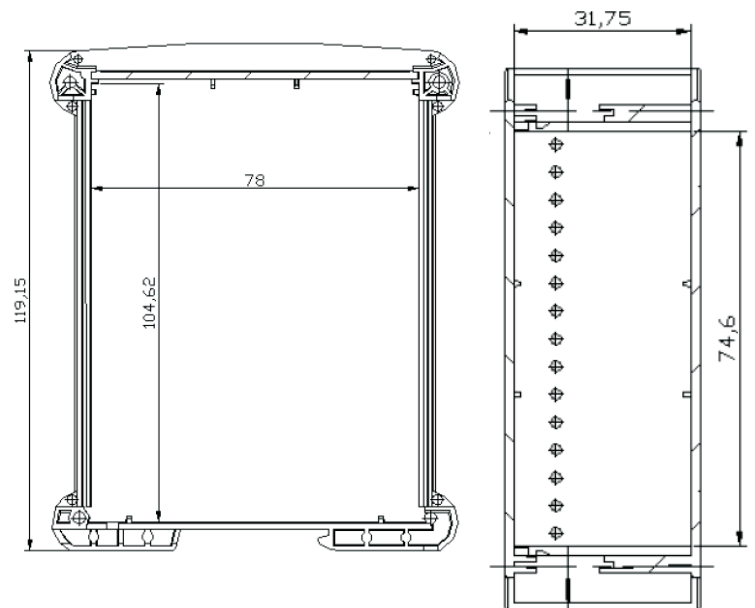

ELBAG DIN rail enclosure

CMX38/17 - 17.5mm

CMX38/35-35mm

STC series

STC90-H25

90x90x25mm

STC130-H25

130x90x25mm

STC90-H35

90x90x35mm

STC-130-H35

130x90x25mm

STK series

STK130-H25..35

130x90x25...35mm

STK110-H38..53,..63

110x90x38..53..63mm

BHK110..160-H35

110..160x90x35mm

HDK110..160-H53

110..160x90x25mm

STA series

STA90-H25

90x90x25mm

STA130-H25

130x90x25mm

STAH90-H35

90x90x35mm

STAH130-H35

130x90x35mm