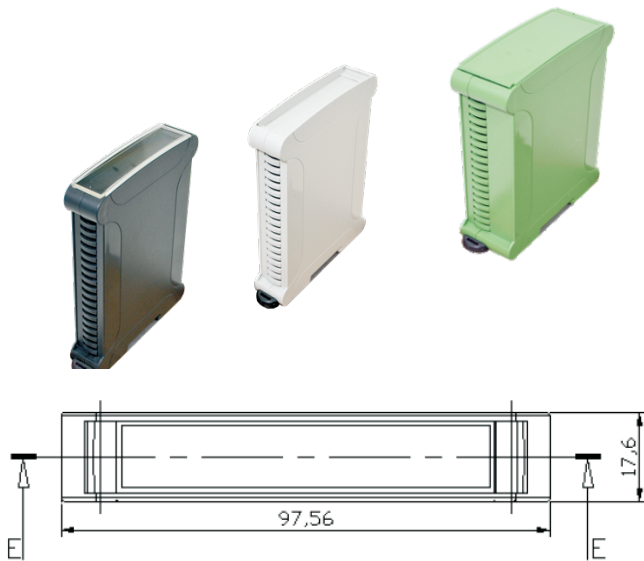

ELBAG DIN rail enclosure

CMX38/17 - 17.5mm

CMX38/35-35mm

STC series

STC90-H25

90x90x25mm

STC130-H25

130x90x25mm

STC90-H35

90x90x35mm

STC-130-H35

130x90x25mm

STK series

STK130-H25..35

130x90x25...35mm

STK110-H38..53,..63

110x90x38..53..63mm

BHK110..160-H35

110..160x90x35mm

HDK110..160-H53

110..160x90x25mm

STA series

STA90-H25

90x90x25mm

STA130-H25

130x90x25mm

STAH90-H35

90x90x35mm

STAH130-H35

130x90x35mm