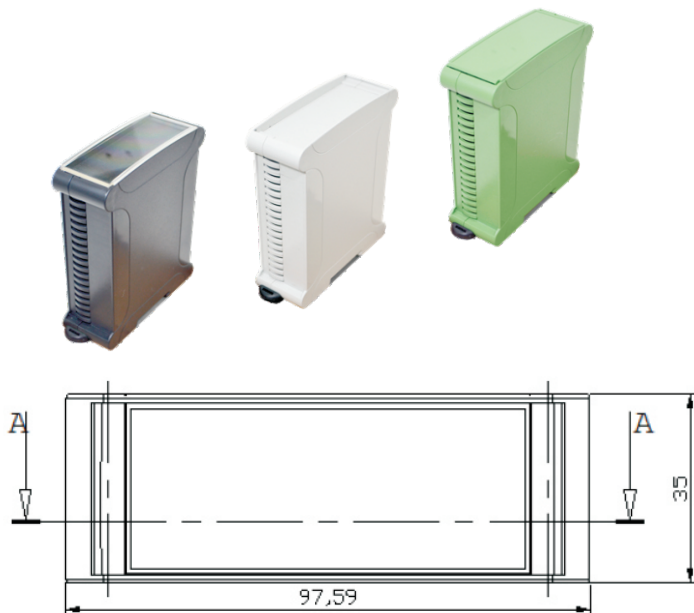

ELBAG DIN rail enclosure

CMX38/17 - 17.5mm

CMX38/35-35mm

STC series

STC90-H25

90x90x25mm

STC130-H25

130x90x25mm

STC90-H35

90x90x35mm

STC-130-H35

130x90x25mm

STK series

STK130-H25..35

130x90x25...35mm

STK110-H38..53,..63

110x90x38..53..63mm

BHK110..160-H35

110..160x90x35mm

HDK110..160-H53

110..160x90x25mm

STA series

STA90-H25

90x90x25mm

STA130-H25

130x90x25mm

STAH90-H35

90x90x35mm

STAH130-H35

130x90x35mm