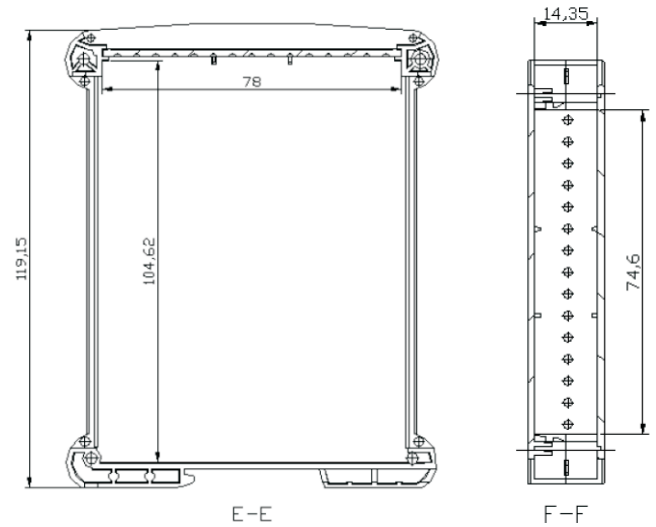

ELBAG DIN rail enclosure

CMX38/17 - 17.5mm

CMX38/35-35mm

STC series

STC90-H25

90x90x25mm

STC130-H25

130x90x25mm

STC90-H35

90x90x35mm

STC-130-H35

130x90x25mm

STK series

STK130-H25..35

130x90x25...35mm

STK110-H38..53,..63

110x90x38..53..63mm

BHK110..160-H35

110..160x90x35mm

HDK110..160-H53

110..160x90x25mm

STA series

STA90-H25

90x90x25mm

STA130-H25

130x90x25mm

STAH90-H35

90x90x35mm

STAH130-H35

130x90x35mm