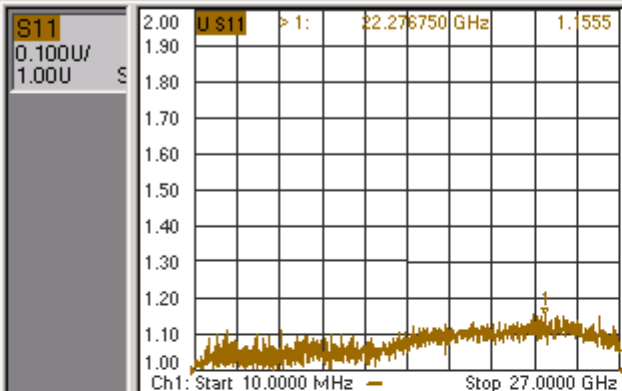

Stimulus

Stop 27.00000000 GHz

Start

Stop

Center

Span

Status

CH 1: S21