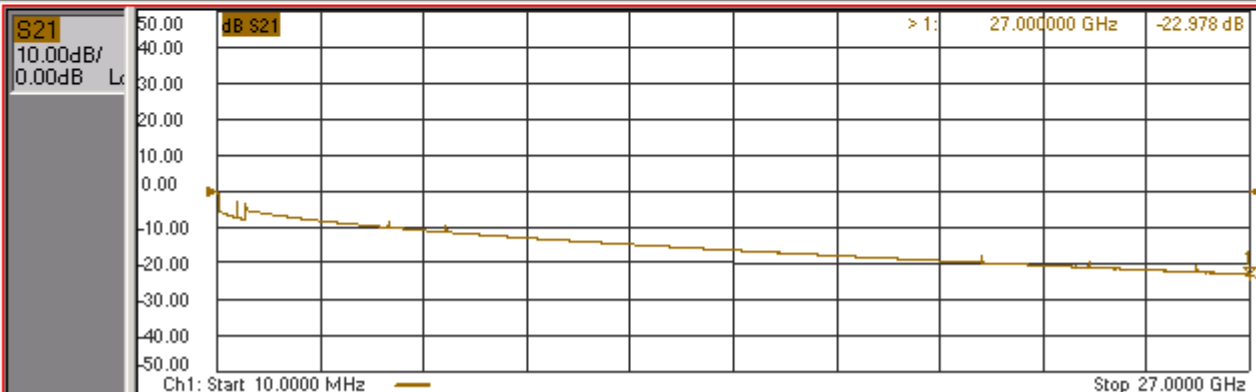

Stimulus

Stop 27.00000000 GHz

Start

Stop

Center

Span

Status

CH 1: S21

C 2-Port

LCL