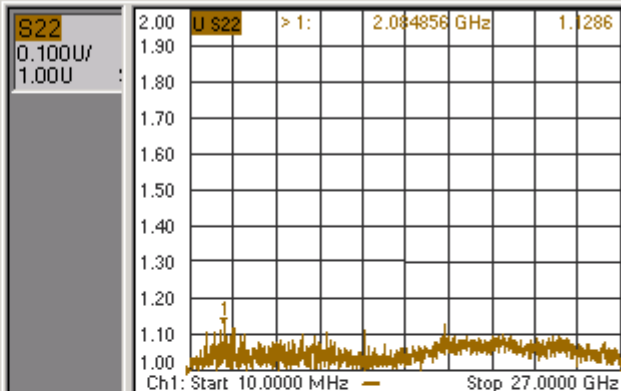

Stimulus

Stop 27.00000000 GHz

Start

Stop

Center

Span

Status

CH 1: S21