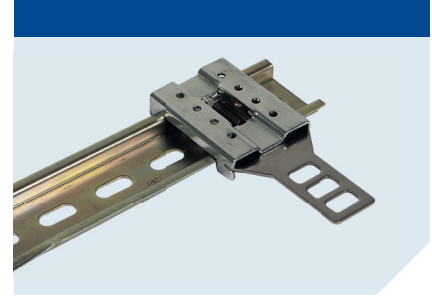

IMAGES

USP'S

- › Fast and secure clamp fixing for DIN rails according to EN50022
- › Simple and flexible application
- › Assembly of housings, modules, heat sinks and other components

TECHNICAL DATA

- › Part number: 63-920
- › Length: 95.2 mm
- › Width: 38.0 mm
- › Height: 10.0 mm

IMAGE DIN RAILS