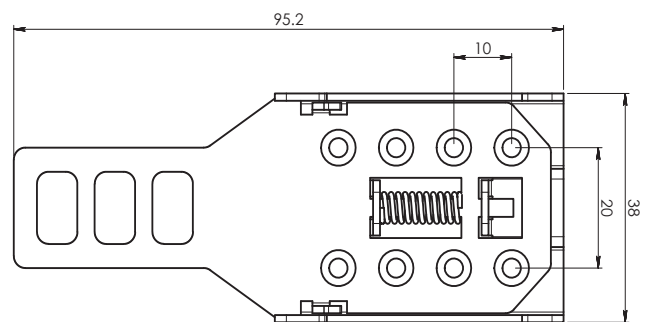

IMAGES

USP'S

- › Fast and secure clamp fixing for DIN rails according to EN50022
- › Simple and flexible application
- › Assembly of housings, modules, heat sinks and other components

TECHNICAL DATA

- › Part number: 63-920
- › Length: 95.2 mm
- › Width: 38.0 mm
- › Height: 10.0 mm

IMAGE DIN RAILS