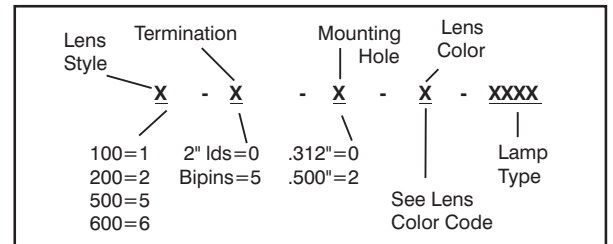

How To Order

Electrical and Optical Characteristics

Incandescent Lamps			
Lamp Type	Voltage	Amps	Life Hours
H519	2.5	.200	500
M521	6.0	.200	1,000
M522	3.0	.015	10,000
H524	6.3	.200	3,000
M525	6.3	.040	50,000
M526	6.3	.075	500
M527	6.0	.040	10,000
H529	6.3	.200	50,000
H533	14.0	.080	2,500
H538	14.0	.080	50,000
M540	12.0	.040	10,000
M542	18.0	.040	10,000
HM550	28.0	.040	4,000
HM553	28.0	.040	25,000
M555	28.0	.040	50,000
M801	10.0	.014	50,000
M802	10.0	.040	30,000

Lens Color Code	
1=Transparent Amber	6=Translucent Yellow¹
2=Transparent Red	7=Translucent Red¹
3=Transparent Blue*	8=Translucent Blue*¹
4=Transparent Green*	9=Translucent Green*¹
5=Transparent Clear	10=Translucent White¹

Note: * Blue and green lenses not recommended for use with standard neon lamp
¹Translucent lenses for incandescents only

Neon Lamps						
Lamp Type	Max Breakdown Voltage		Voltage	Watts	Life Hours	Internal Resistor Attached
	AC	DC				
High Brightness – Dark Starting						
1204(C2A)	45	135	120	1/4	25,000	None *
1211(RC2X)	45	135	120	1/4	25,000	47K
Standard Brightness – Not recommended with Translucent Lens						
1202(A9A)	65	90	120	1/15	25,000	None *
1201(RA9X)	65	90	240	1/15	25,000	100K

* Note: Neon assemblies without resistor attached require a current limiting device in the circuit
Green neon lamps also available for use with green lenses