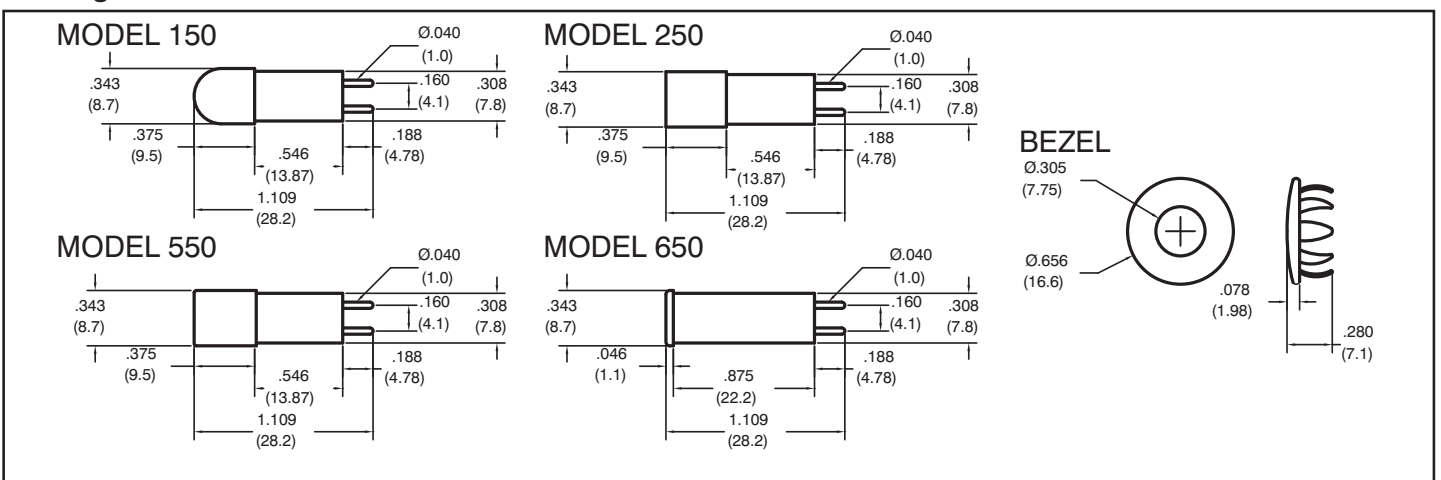

## Specifications

- Mounting hole: .312" +.003"/-.001" (7.93 +.08/-.03 mm)
  - With nickel steel bezel .500" ± .002" (12.7 ± .05 mm)
- Termination: 22AWG UL1015 2.0" (50.8 mm) leads or bipins (gold plated brass)
- Housing: Butyrate plastic- transparent or translucent

## Electrical and Optical Characteristics

Incandescent Lamps			
Lamp Type	Voltage	Amps	Life Hours
H519	2.5	.200	500
M521	6.0	.200	1,000
M522	3.0	.015	10,000
H524	6.3	.200	3,000
M525	6.3	.040	50,000
M526	6.3	.075	500
M527	6.0	.040	10,000
H529	6.3	.200	50,000
H533	14.0	.080	2,500
H538	14.0	.080	50,000
M540	12.0	.040	10,000
M542	18.0	.040	10,000
HM550	28.0	.040	4,000
HM553	28.0	.040	25,000
M555	28.0	.040	50,000
M801	10.0	.014	50,000
M802	10.0	.040	30,000

## Package Dimensions

All dimensions are in inches (mm)