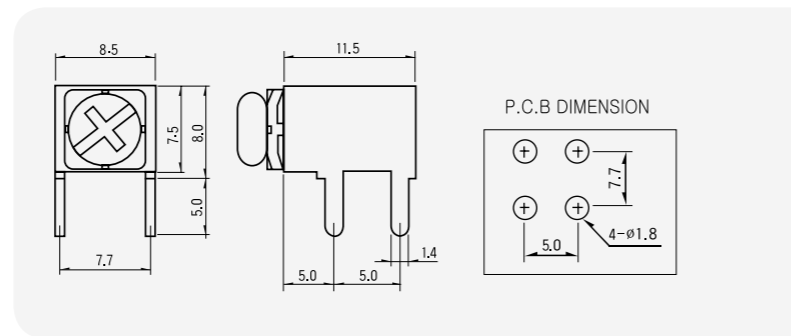

FRAME GROUND

FGR-1101