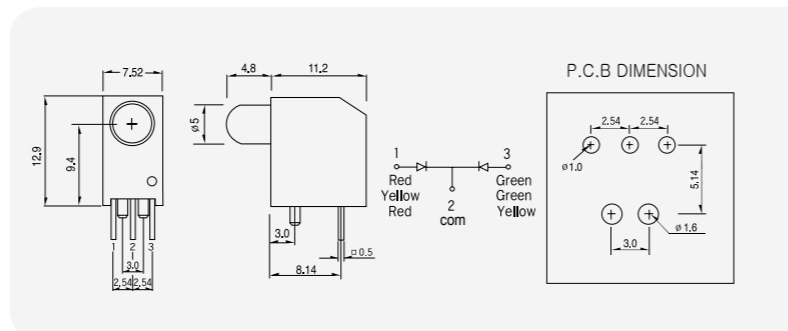

SEQ-5 $\square$ 10

Model	SEQ-5510	SEQ-5610	SEQ-5710
LED Color	Red / Green	Yellow / Green	Red / Yellow
LED Spec	BL-BEG204	BL-BYG204	BL-BEY204