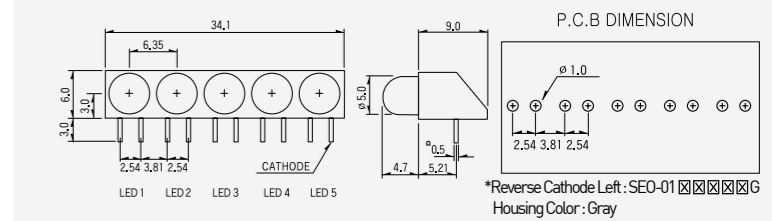

LED MODULE (ϕ 5)

SEO-0006

MODEL	SEO-0206	SEO-0306	SEO-0406
LED Color	Green	Yellow	Red
LED Spec	BL-B2133N	BL-B3133N	BL-B5133N

SEO-0007

Model	SEO-0207	SEO-0307	SEO-0407	SEO-2507	SEO-0507	SEO-0607	SEO-0707	SEO-0807	SEO-3007	SEO-3107
LED Color	Green	Yellow	Red	Amber	Green Water Clear	Yellow Water Clear	Red Water Clear	Blue	Red / Green	Yellow / Green
LED Spec	BL-B2134N	BL-B3134N	BL-B5134N	BL-BA1134N	BL-B2334N	BL-B3334N	BL-B5334N	BL-BB41R4N	BL-BEG274N	BL-BYG274N

SEO-01-XXXX

Model	SEO-01-XXXX
LED TYPE	LED 1 LED 2 LED 3 LED 4 LED 5

SEE PAGE #60

Number	0	1 (Bi-Color)	2	3	4 (Bi-Color)	8	9
Color	Blank	Red (Red/Green)	Green	Yellow	Amber (Yellow/Green)	Blue	White

SEB-01XX

Model	SEB-01XX
LED TYPE	Top Position Color Bottom Position Color

SEE PAGE #60

MODEL	0	1 (Bi-Color)	2	3	4 (Bi-Color)	8
LED Color	Blank	Red (Red/Green)	Green	Yellow	Amber (Yellow/Green)	Blue
LED Spec	.	BL-B5134N [BL-BEG274N]	BL-B2134N	BL-B3134N	BL-BA1134N [BL-BYG274N]	BL-BB41R4N

Number	0	1 [Bi-Color]	2	3	4 [Bi-Color]	8
Color	Blank	Red (Red/Green)	Green	Yellow	Amber (Yellow/Green)	Blue

SEP-3 \square 09

Model	SEP-3509	SEP-3609	SEP-3709
LED Color	Red / Green	Yellow / Green	Red / Yellow
LED Spec	BL-BEG204	BL-BYG204	BL-BEY204