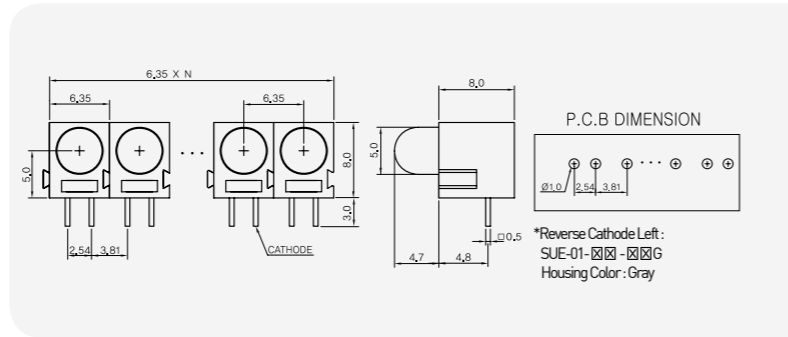

LED MODULE (ϕ 5)

SUE-01 $\square$ $\square$ ... $\square$ $\square$

Number	0	1 [Bi-Color]	2	3	4 [Bi-Color]	8
Color	Blank	Red (Red/Green)	Green	Yellow	Amber (Yellow/Green)	Blue