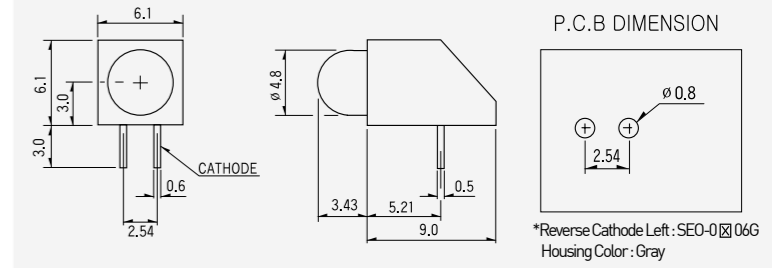

LED MODULE (ϕ 5)

SEO-0006

MODEL	SEO-0206	SEO-0306	SEO-0406
LED Color	Green	Yellow	Red
LED Spec	BL-B2133N	BL-B3133N	BL-B5133N

SEO-0007

Model	SEO-0207	SEO-0307	SEO-0407	SEO-2507	SEO-0507	SEO-0607	SEO-0707	SEO-0807	SEO-3007	SEO-3107
LED Color	Green	Yellow	Red	Amber	Green Water Clear	Yellow Water Clear	Red Water Clear	Blue	Red / Green	Yellow / Green
LED Spec	BL-B2134N	BL-B3134N	BL-B5134N	BL-BA1134N	BL-B2334N	BL-B3334N	BL-B5334N	BL-BB41R4N	BL-BEG274N	BL-BYG274N

SEO-01-XXXX

Model	SEO-01-XXXX
LED TYPE	LED 1 LED 2 LED 3 LED 4 LED 5

SEE PAGE #60

Number	0	1 (Bi-Color)	2	3	4 (Bi-Color)	8	9
Color	Blank	Red (Red/Green)	Green	Yellow	Amber (Yellow/Green)	Blue	White

SEB-01XX

Model	SEB-01XX
LED TYPE	Top Position Color Bottom Position Color

SEE PAGE #60

MODEL	0	1 (Bi-Color)	2	3	4 (Bi-Color)	8
LED Color	Blank	Red (Red/Green)	Green	Yellow	Amber (Yellow/Green)	Blue
LED Spec	.	BL-B5134N [BL-BEG274N]	BL-B2134N	BL-B3134N	BL-BA1134N [BL-BYG274N]	BL-BB41R4N