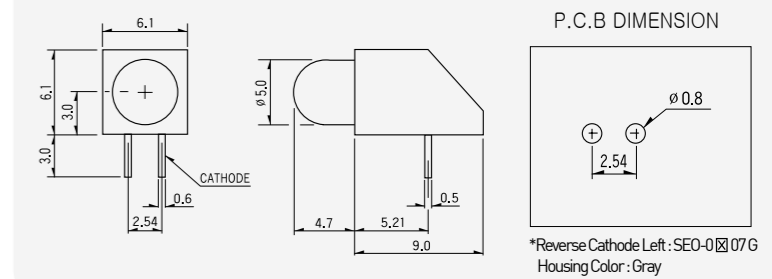

LED MODULE (ϕ 5)

SEO-0006

MODEL	SEO-0206	SEO-0306	SEO-0406
LED Color	Green	Yellow	Red
LED Spec	BL-B2133N	BL-B3133N	BL-B5133N

SEO-0007

Model	SEO-0207	SEO-0307	SEO-0407	SEO-2507	SEO-0507	SEO-0607	SEO-0707	SEO-0807	SEO-3007	SEO-3107
LED Color	Green	Yellow	Red	Amber	Green Water Clear	Yellow Water Clear	Red Water Clear	Blue	Red / Green	Yellow / Green
LED Spec	BL-B2134N	BL-B3134N	BL-B5134N	BL-BA1134N	BL-B2334N	BL-B3334N	BL-B5334N	BL-BB41R4N	BL-BEG274N	BL-BYG274N

SEO-01-XXXX

Model	SEO-01-XXXX
LED TYPE	LED 1 LED 2 LED 3 LED 4 LED 5

SEE PAGE #60

Number	0	1 (Bi-Color)	2	3	4 (Bi-Color)	8	9
Color	Blank	Red (Red/Green)	Green	Yellow	Amber (Yellow/Green)	Blue	White

SEB-01XX

Model	SEB-01XX
LED TYPE	Top Position Color Bottom Position Color

SEE PAGE #60

MODEL	0	1 (Bi-Color)	2	3	4 (Bi-Color)	8
LED Color	Blank	Red (Red/Green)	Green	Yellow	Amber (Yellow/Green)	Blue
LED Spec	.	BL-B5134N [BL-BEG274N]	BL-B2134N	BL-B3134N	BL-BA1134N [BL-BYG274N]	BL-BB41R4N