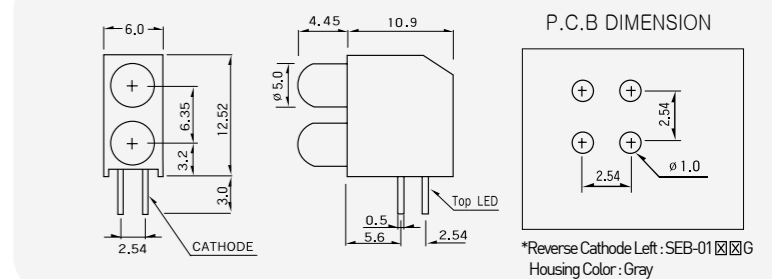

SEO-01-XXXX

Model	SEO-01-XXXX
LED TYPE	LED 1 LED 2 LED 3 LED 4 LED 5

SEE PAGE #60

Number	0	1 (Bi-Color)	2	3	4 (Bi-Color)	8	9
Color	Blank	Red (Red/Green)	Green	Yellow	Amber (Yellow/Green)	Blue	White

SEB-01XX

Model	SEB-01XX
LED TYPE	Top Position Color Bottom Position Color

SEE PAGE #60

MODEL	0	1 (Bi-Color)	2	3	4 (Bi-Color)	8
LED Color	Blank	Red (Red/Green)	Green	Yellow	Amber (Yellow/Green)	Blue
LED Spec	.	BL-B5134N [BL-BEG274N]	BL-B2134N	BL-B3134N	BL-BA1134N [BL-BYG274N]	BL-BB41R4N