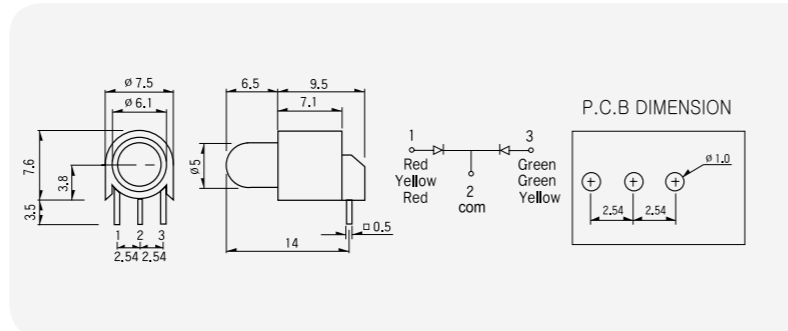

Model	SEB-01XX
LED TYPE	Top Position Color Bottom Position Color

SEE PAGE #60

MODEL	0	1 (Bi-Color)	2	3	4 (Bi-Color)	8
LED Color	Blank	Red (Red/Green)	Green	Yellow	Amber (Yellow/Green)	Blue
LED Spec	.	BL-B5134N [BL-BEG274N]	BL-B2134N	BL-B3134N	BL-BA1134N [BL-BYG274N]	BL-BB41R4N

Number	0	1 [Bi-Color]	2	3	4 [Bi-Color]	8
Color	Blank	Red (Red/Green)	Green	Yellow	Amber (Yellow/Green)	Blue

SEP-3 \square 09

Model	SEP-3509	SEP-3609	SEP-3709
LED Color	Red / Green	Yellow / Green	Red / Yellow
LED Spec	BL-BEG204	BL-BYG204	BL-BEY204