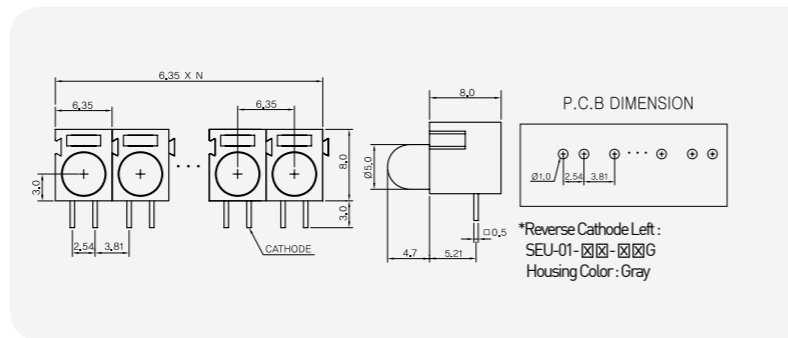

Model	SEB-01XX
LED TYPE	Top Position Color Bottom Position Color

SEE PAGE #60

MODEL	0	1 (Bi-Color)	2	3	4 (Bi-Color)	8
LED Color	Blank	Red (Red/Green)	Green	Yellow	Amber (Yellow/Green)	Blue
LED Spec	.	BL-B5134N [BL-BEG274N]	BL-B2134N	BL-B3134N	BL-BA1134N [BL-BYG274N]	BL-BB41R4N

Number	0	1 [Bi-Color]	2	3	4 [Bi-Color]	8
Color	Blank	Red (Red/Green)	Green	Yellow	Amber (Yellow/Green)	Blue

SEP-3 \square 09

Model	SEP-3509	SEP-3609	SEP-3709
LED Color	Red / Green	Yellow / Green	Red / Yellow
LED Spec	BL-BEG204	BL-BYG204	BL-BEY204