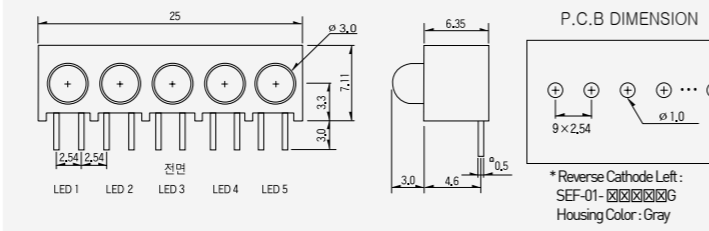

SEF-01-XXXX

Number	0	1 (Bi-Color)	2	3	4 (Bi-Color)	8	9
Color	Blank	Red (Red/Green)	Green	Yellow	Amber (Yellow/Green)	Blue	White