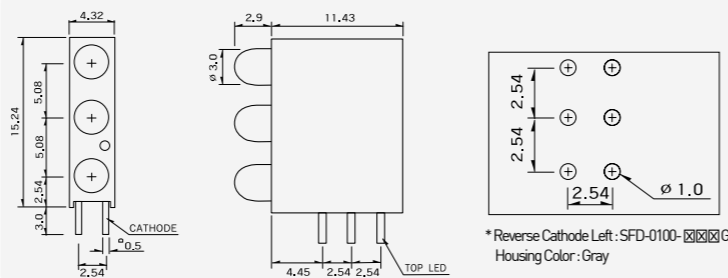

SFD-0100-XXXX

SFD - 0 1 0 0 - X X X X
LED TYPE SEE PAGE #60
Top LED Position
Middle LED Position
Bottom LED Position

Number	0	1 (Bi-Color)	2	3	4 (Bi-Color)	8	9
Color	Blank	Red (Red/Green)	Green	Yellow	Amber (Yellow/Green)	Blue	White

SEA-01-XXXX

SEA - 0 1 - X X X X
LED TYPE SEE PAGE #60
LED 1 LED 2 LED 3 LED 4