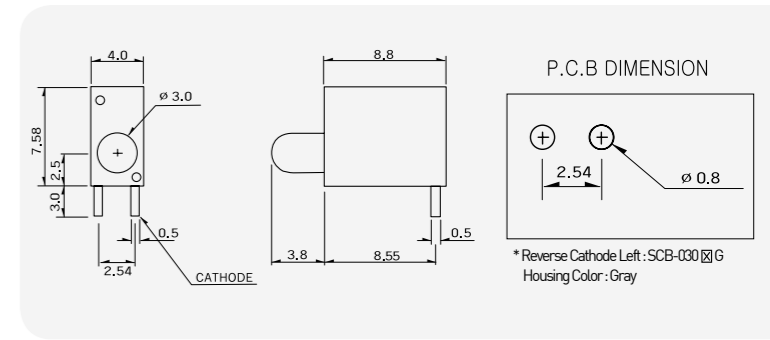

SCB-030 $\square$ B

Model	SCB-0302B	SCB-0303B	SCB-0301B	SCB-0304B	SCB-0315B	SCB-0305B	SCB-0306B	SCB-0307B	SCB-0308B	SCB-0309B	SCB-0310B	SCB-3007B	SCB-3107B
LED Color	Green	Yellow	Red	Amber	Blue	Red (5V)	Green (5V)	Yellow (5V)	Red (Low)	Yellow (Low)	Green (Low)	Red / Green	Yellow / Green
LED Spec	BL-B2141K	BL-B3141K	BL-B5141K	BL-BA1141K	BL-BB41V1E	BR-B4541K-05V	BR-B2141K-05V	BR-B3141K-05V	BL-B4541K-L	BL-B3141K-L	BL-B2141K-L	BL-BEX271E	BL-BYX271E