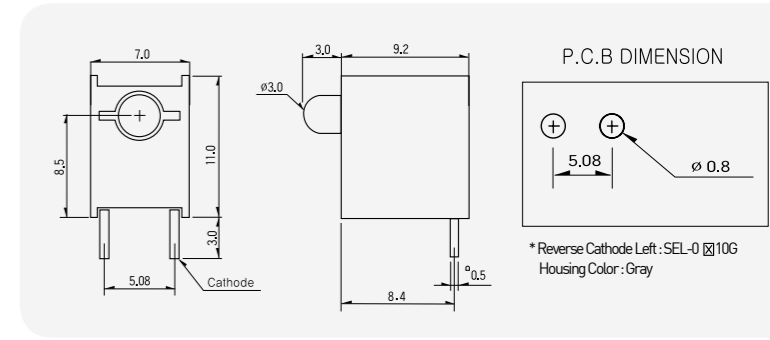

SEL-0 $\square$ 10

Model	SEL-0210	SEL-0310	SEL-0410	SEL-2510	SEL-0810	SEL-0210C	SEL-0310C	SEL-0410C	SEL-3010	SEL-3110
LED Color	Green	Yellow	Red	Amber	Blue	Green Color Clear	Yellow Color Clear	Red Color Clear	Red / Green	Yellow / Green
LED Spec	BL-B2141	BL-B3141	BL-B5141	BL-BA1141	BL-BB33V1	BL-B2441	BL-B3441	BL-B5441	BL-BEX271	BL-BYX271