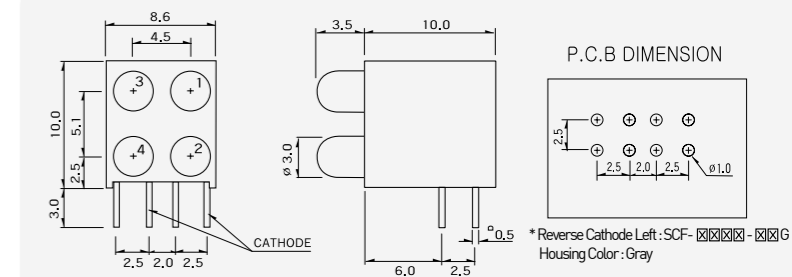

Number	0	1 (Bi-Color)	2	3	4 (Bi-Color)	8	9
Color	Blank	Red (Red/Green)	Green	Yellow	Amber (Yellow/Green)	Blue	White