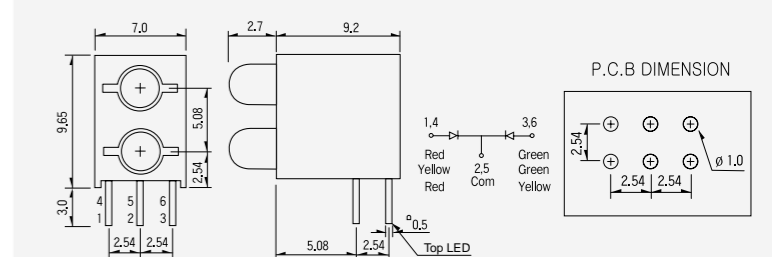

MODEL	0	5	6	7
LED Color	Blank	Red/Green	Yellow/Green	Red/Yellow
LED Spec		BL-BEG201	BL-BYG201	BL-BEY201