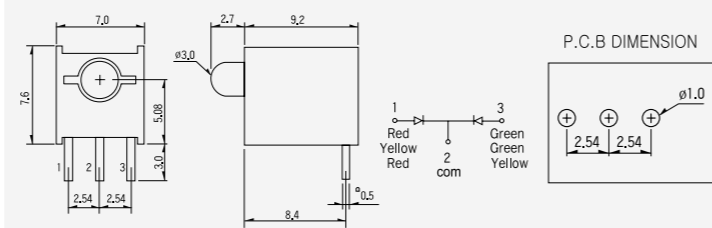

SER-3 $\times$ 10

Model	SER-3510	SER-3610	SER-3710
LED Color	Red/Green	Yellow/Green	Red/Yellow
LED Spec	BL-BEG201	BL-BYG201	BL-BEY201

SCD-01 $\times$ $\times$