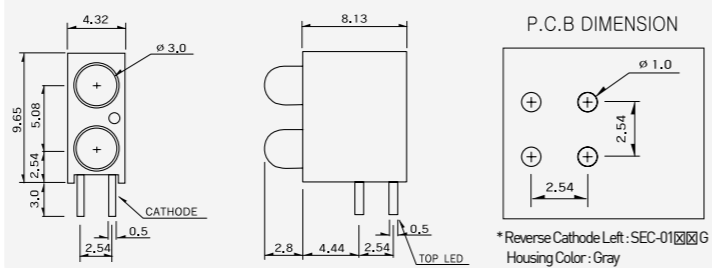

SEC-01 $\times$ $\times$

Number	0	1 (Bi-Color)	2	3	4 (Bi-Color)	8	9
Color	Blank	Red (Red/Green)	Green	Yellow	Amber (Yellow/Green)	Blue	White