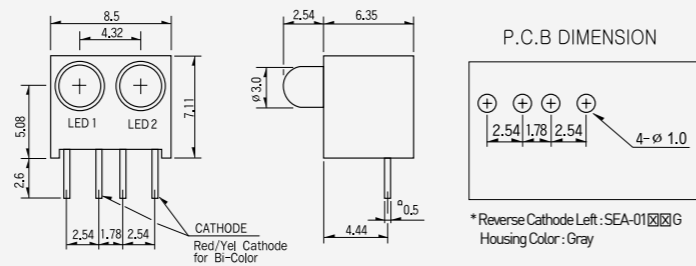

LED MODULE (ϕ 3)

LED MODULE (ϕ 3)

SEA-01-XX

SEA - 0 1 X X
LED TYPE SEE PAGE #60
LED 1 LED 2

Number	0	1 (Bi-Color)	2	3	4 (Bi-Color)	8	9
Color	Blank	Red (Red/Green)	Green	Yellow	Amber (Yellow/Green)	Blue	White

SFH-010-XXXX

SFH - 0 1 0 - X X X X
LED TYPE SEE PAGE #60
LED 1 LED 2 LED 3 LED 4