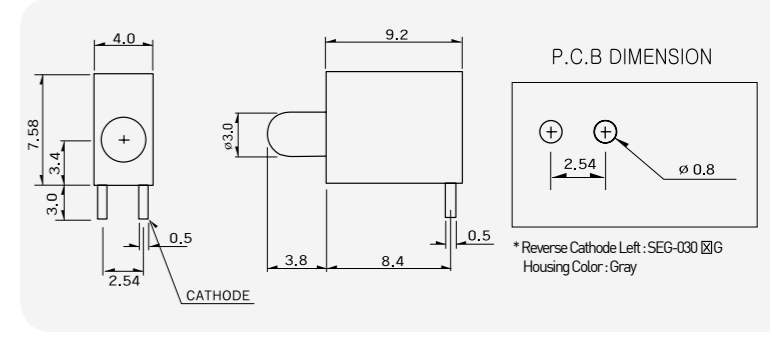

SEG-030 $\square$ B

Model	SEG-0302B	SEG-0303B	SEG-0301B	SEG-0304B	SEG-0315B	SEG-0305B	SEG-0306B	SEG-0307B	SEG-0308B	SEG-0309B	SEG-0310B	SEG-3007B	SEG-3107B
LED Color	Green	Yellow	Red	Amber	Blue	Red (5V)	Green (5V)	Yellow (5V)	Red (Low)	Yellow (Low)	Green (Low)	Red / Green	Yellow / Green
LED Spec	BL-B2141K	BL-B3141K	BL-B5141K	BL-BA1141K	BL-BB41V1E	BR-B4541K-05V	BR-B2141K-05V	BR-B3141K-05V	BL-B4541K-L	BL-B3141K-L	BL-B2141K-L	BL-BEX271E	BL-BYX271E