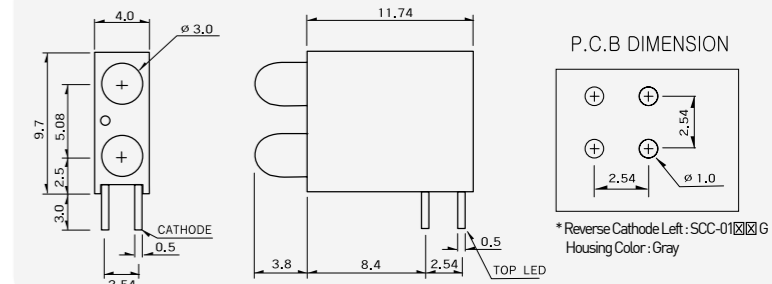

Number	0	1 (Bi-Color)	2	3	4 (Bi-Color)	8	9
Color	Blank	Red (Red/Green)	Green	Yellow	Amber (Yellow/Green)	Blue	White