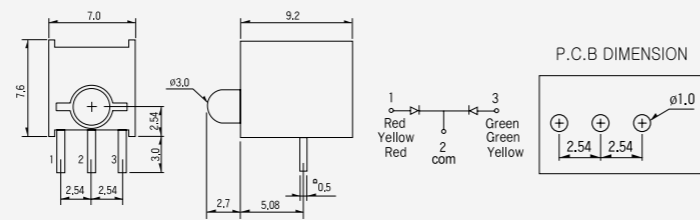

SRE-3 $\times$ 10

Model	SRE-3510	SRE-3610	SRE-3710
LED Color	Red/Green	Yellow/Green	Red/Yellow
LED Spec	BL-BEG201	BL-BYG201	BL-BEY201

SED-01 $\times$ $\times$