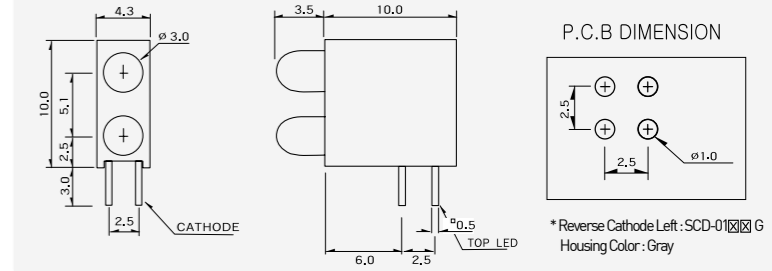

Number	0	1 (Bi-Color)	2	3	4 (Bi-Color)	8	9
Color	Blank	Red (Red/Green)	Green	Yellow	Amber (Yellow/Green)	Blue	White