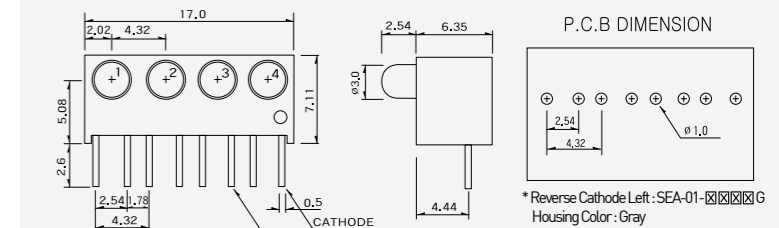

MODEL	1	2	3	4	SAA-0312-04	SAA-0332-04	8	9
LED Color	Red	Green	Yellow	Amber	Red/Green	Yellow/Green	Blue	White