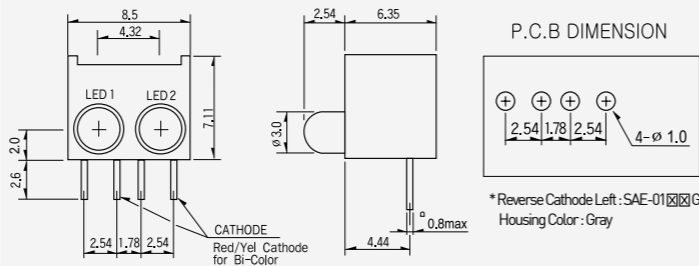

SAE - 0 1 X X
LED TYPE SEE PAGE #60
LED 1 LED 2

Number	0	1 (Bi-Color)	2	3	4 (Bi-Color)	8	9
Color	Blank	Red (Red/Green)	Green	Yellow	Amber (Yellow/Green)	Blue	White

SCE-XXXX-01

SCE - X X X X - 0 1
LED 1 LED 2 LED 3 LED 4 LED TYPE SEE PAGE #60