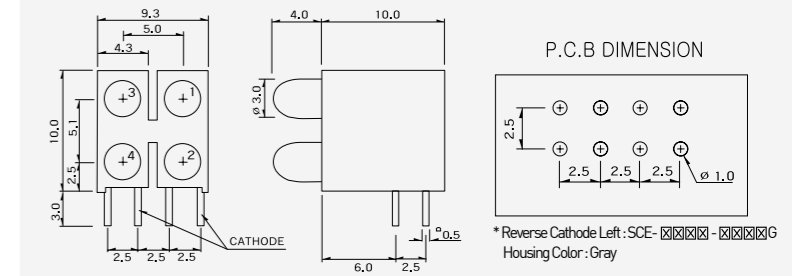

SAE - 0 1 X X
LED TYPE SEE PAGE #60
LED 1 LED 2

Number	0	1 (Bi-Color)	2	3	4 (Bi-Color)	8	9
Color	Blank	Red (Red/Green)	Green	Yellow	Amber (Yellow/Green)	Blue	White

SCE-XXXX-01

SCE - X X X X - 0 1
LED 1 LED 2 LED 3 LED 4 LED TYPE SEE PAGE #60