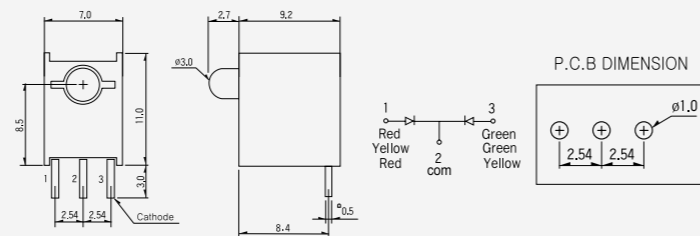

SEL-3 $\times$ 10

Model	SEL-3510	SEL-3610	SEL-3710
LED Color	Red/Green	Yellow/Green	Red/Yellow
LED Spec	BL-BEG201	BL-BYG201	BL-BEY201

SCC-01 $\times$ $\times$