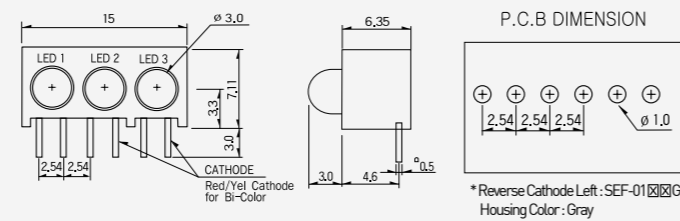

SEF-01-XXXX

SEF - 0 1 - X X X
LED TYPE SEE PAGE #60
LED 1 LED 2 LED 3

Number	0	1 (Bi-Color)	2	3	4 (Bi-Color)	8	9
Color	Blank	Red (Red/Green)	Green	Yellow	Amber (Yellow/Green)	Blue	White

SCF-XXXX-01

SCF - X X X X - 0 1
LED 1 LED 2 LED 3 LED 4 LED TYPE SEE PAGE #60