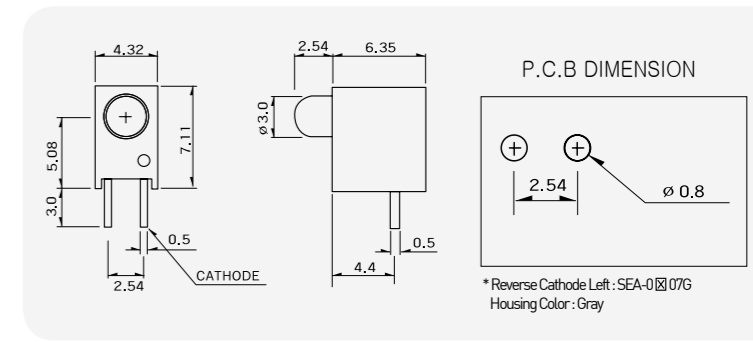

SEA-0 $\square$ 07

Model	SEA-0207	SEA-0307	SEA-0407	SEA-2507	SEA-0507	SEA-0607	SEA-0707	SEA-0807	SEA-1107	SEA-1207	SEA-1307	SAA-0312	SAA-0332
LED Color	Green	Yellow	Red	Amber	Red (5V)	Green (5V)	Yellow (5V)	Blue	Red (Low)	Yellow (Low)	Green (Low)	Red / Green	Yellow / Green
LED Spec	BL-B2141K	BL-B3141K	BL-B5141K	BL-BA1141K	BR-B4541K-05V	BR-B2141K-05V	BR-B3141K-05V	BL-BB41V1E	BL-B4541K-L	BL-B3141K-L	BL-B2141K-L	BL-BEX271E	BL-BYX271E