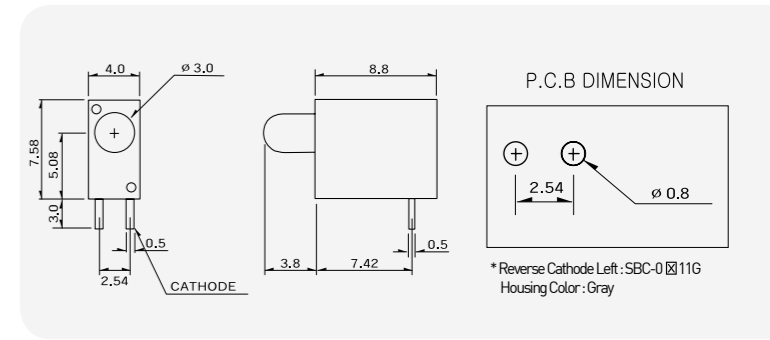

SBC-0 $\square$ 11B

Model	SBC-0211B	SBC-0311B	SBC-0411B	SBC-0511B	SBC-1511B	SBC-0611B	SBC-0711B	SBC-0811B	SBC-0911B	SBC-1011B	SBC-1111B	SBC-3011B	SBC-3111B
LED Color	Green	Yellow	Red	Amber	Blue	Red (5V)	Green (5V)	Yellow (5V)	Red (Low)	Yellow (Low)	Green (Low)	Red / Green	Yellow / Green
LED Spec	BL-B2141K	BL-B3141K	BL-B5141K	BL-BA1141K	BL-BB41V1E	BR-B4541K-05V	BR-B2141K-05V	BR-B3141K-05V	BL-B4541K-L	BL-B3141K-L	BL-B2141K-L	BL-BEX271E	BL-BYX271E