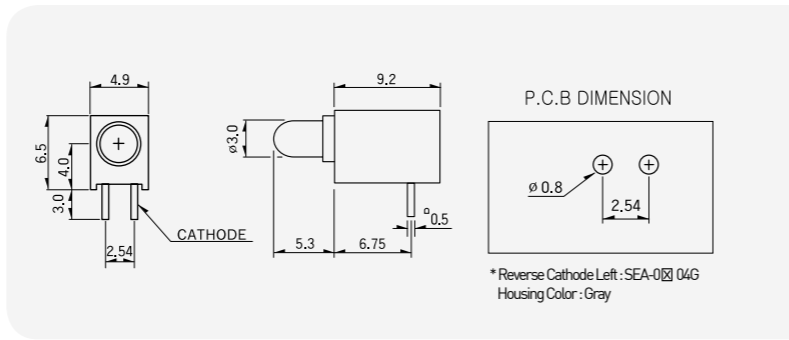

SEA-0 $\square$ 04

Model	SEA-0204	SEA-0304	SEA-0404	SEA-2504	SEA-0804	SEA-0204C	SEA-0304C	SEA-0404C	SEA-3004	SEA-3104
LED Color	Green	Yellow	Red	Amber	Blue	Green Color Clear	Yellow Color Clear	Red Color Clear	Red / Green	Yellow / Green
LED Spec	BL-B2141	BL-B3141	BL-B5141	BL-BA1141	BL-BB33V1	BL-B2441	BL-B3441	BL-B5441	BL-BEX271	BL-BYX271