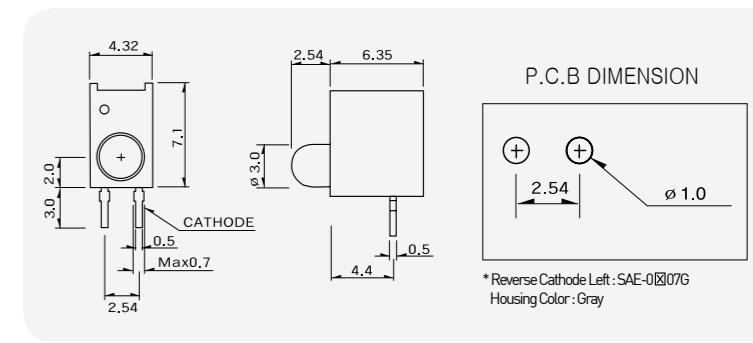

SAE-0 $\square$ 07

Model	SAE-0207	SAE-0307	SAE-0407	SAE-2507	SAE-0507	SAE-0607	SAE-0707	SAE-0807	SAE-1107	SAE-1207	SAE-1307	SAE-0312	SAE-0332
LED Color	Green	Yellow	Red	Amber	Red (5V)	Green (5V)	Yellow (5V)	Blue	Red (Low)	Yellow (Low)	Green (Low)	Red / Green	Yellow / Green
LED Spec	BL-B2141K	BL-B3141K	BL-B5141K	BL-BA1141K	BR-B4541K-05V	BR-B2141K-05V	BR-B3141K-05V	BL-BB41V1E	BL-B4541K-L	BL-B3141K-L	BL-B2141K-L	BL-BEX271E	BL-BYX271E