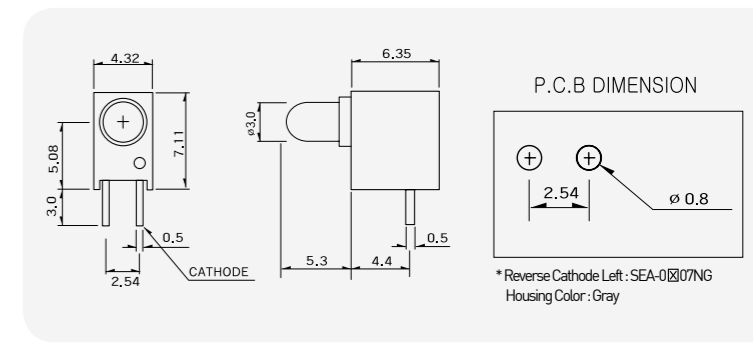

SEA-0 $\square$ 07N

Model	SEA-0207N	SEA-0307N	SEA-0407N	SEA-2507N	SEA-0807N	SEA-0207CN	SEA-0307CN	SEA-0407CN	SEA-3007N	SEA-3107N
LED Color	Green	Yellow	Red	Amber	Blue Water Clear	Green Color Clear	Yellow Color Clear	Red Color Clear	Red / Green	Yellow / Green
LED Spec	BL-B2141	BL-B3141	BL-B5141	BL-BA1141	BL-BB33V1	BL-B2441	BL-B3441	BL-B5441	BL-BEX271	BL-BYX271