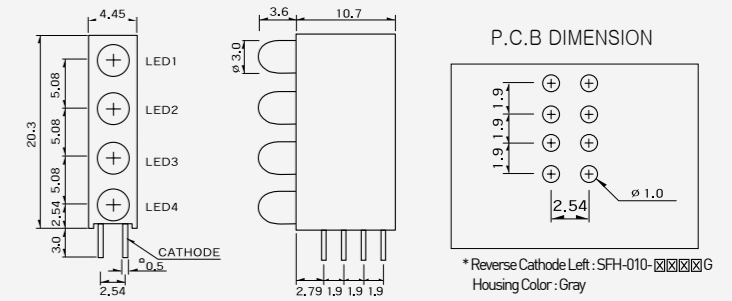

Number	0	1 (Bi-Color)	2	3	4 (Bi-Color)	8	9
Color	Blank	Red (Red/Green)	Green	Yellow	Amber (Yellow/Green)	Blue	White