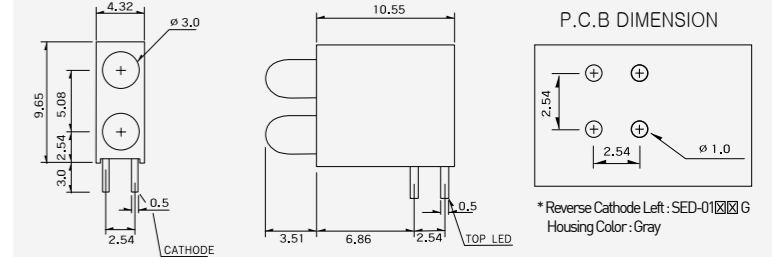

Number	0	1 (Bi-Color)	2	3	4 (Bi-Color)	8	9
Color	Blank	Red (Red/Green)	Green	Yellow	Amber (Yellow/Green)	Blue	White