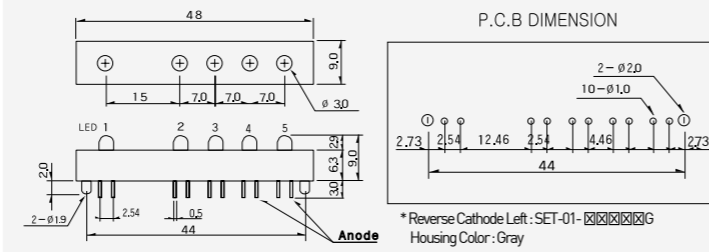

SET-01-XXXX

MODEL	0	1	2	3	4	5	6	7	8
LED Color	Blank	Red	Green	Yellow	Amber	Blue	Red/Green	Yellow/Green	Blue Water Clear
LED Spec	.	BL-B5141	BL-B2141	BL-B3141	BL-BA1141	BL-BB33V1	BL-BE271	BL-BY271	B1-BB33V1