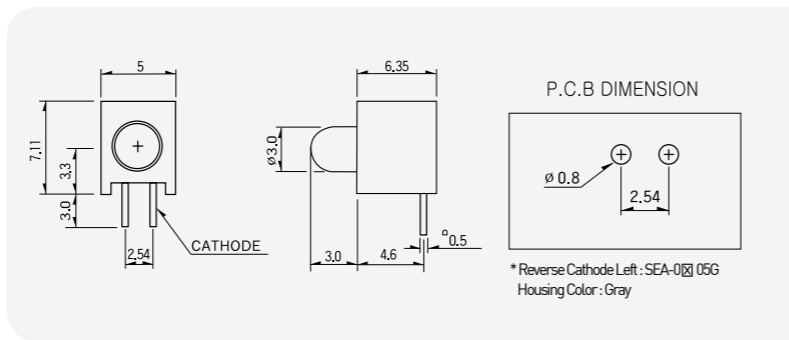

SEF-0 $\square$ 05

Model	SEF-0205	SEF-0305	SEF-0405	SEF-2505	SEF-0505	SEF-0605	SEF-0705	SEF-0805	SEF-1105	SEF-1205	SEF-1305	SEF-3005	SEF-3105
LED Color	Green	Yellow	Red	Amber	Red (5V)	Green (5V)	Yellow (5V)	Blue	Red (Low)	Yellow (Low)	Green (Low)	Red / Green	Yellow / Green
LED Spec	BL-B2141K	BL-B3141K	BL-B5141K	BL-BA1141K	BR-B4541K-05V	BR-B2141K-05V	BR-B3141K-05V	BL-BB41V1E	BL-B4541K-L	BL-B3141K-L	BL-B2141K-L	BL-BEX271E	BL-BYX271E