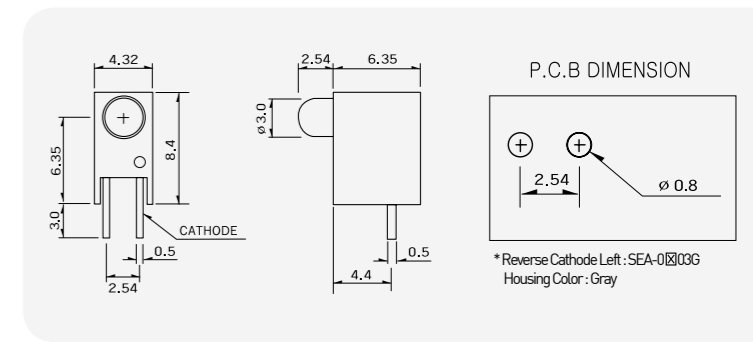

SEA-0 $\square$ 03

Model	SEA-0203	SEA-0303	SEA-0403	SEA-2503	SEA-0503	SEA-0603	SEA-0703	SEA-0803	SEA-1103	SEA-1203	SEA-1303	SEA-3003	SEA-3103
LED Color	Green	Yellow	Red	Amber	Red (5V)	Green (5V)	Yellow (5V)	Blue	Red (Low)	Yellow (Low)	Green (Low)	Red / Green	Yellow / Green
LED Spec	BL-B2141K	BL-B3141K	BL-B5141K	BL-BA1141K	BR-B4541K-05V	BR-B2141K-05V	BR-B3141K-05V	BL-BB41V1E	BL-B4541K-L	BL-B3141K-L	BL-B2141K-L	BL-BEX271E	BL-BYX271E