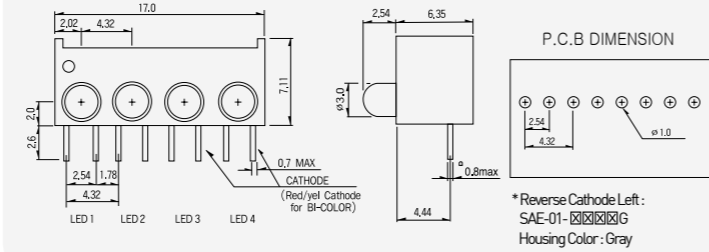

SFD - 0 1 0 0 - X X X X
LED TYPE SEE PAGE #60
Top LED Position
Middle LED Position
Bottom LED Position

Number	0	1 (Bi-Color)	2	3	4 (Bi-Color)	8	9
Color	Blank	Red (Red/Green)	Green	Yellow	Amber (Yellow/Green)	Blue	White

SEA-01-XXXX

SEA - 0 1 - X X X X
LED TYPE SEE PAGE #60
LED 1 LED 2 LED 3 LED 4

MODEL	1	2	3	4	SAA-0312-04	SAA-0332-04	8	9
LED Color	Red	Green	Yellow	Amber	Red/Green	Yellow/Green	Blue	White

SAE-01-XXXX

Number	0	1 (Bi-Color)	2	3	4 (Bi-Color)	8	9
Color	Blank	Red (Red/Green)	Green	Yellow	Amber (Yellow/Green)	Blue	White