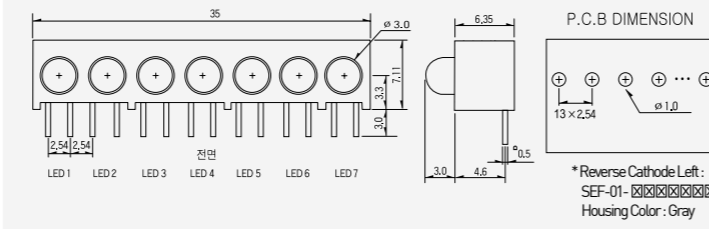

SEF-01-XXXXX

Number	0	1 (Bi-Color)	2	3	4 (Bi-Color)	8	9
Color	Blank	Red (Red/Green)	Green	Yellow	Amber (Yellow/Green)	Blue	White