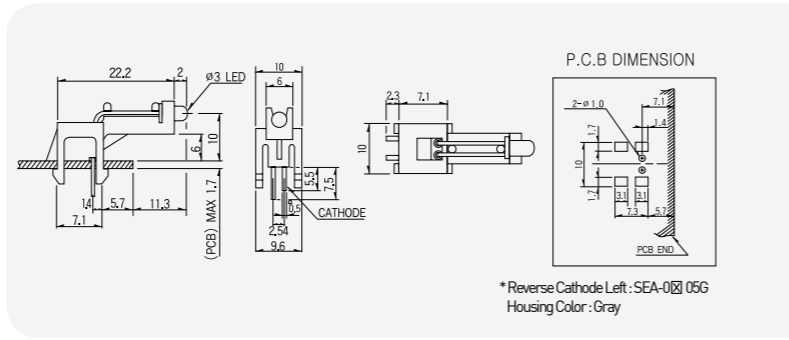

LED MODULE ($\phi 3$)

LED MODULE ($\phi 3$)

SEA-0 $\square$ 05

Model	SEA-0105	SEA-0205	SEA-0305	SEA-0405	SEA-0805	SEA-2505	SEA-3005	SEA-3105
LED Color	Bright Red	Green	Yellow	Hi-Eff Red	Blue	Amber	Red/Green	Yellow/Green
LED Spec	BL-B5141	BL-B2141	BL-B3141	BL-B4541	BL-BB33V1	BL-BA1141	BL-BEX271	BL-BYX271