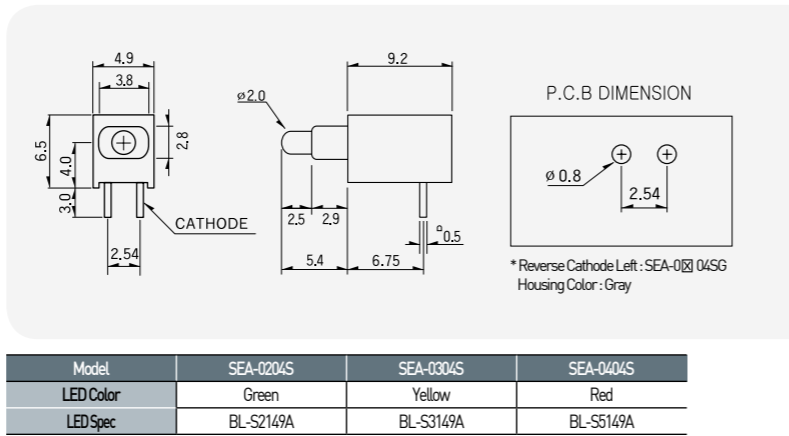

SEA-0 $\square$ 04S

Model	SEA-0204S	SEA-0304S	SEA-0404S
LED Color	Green	Yellow	Red
LED Spec	BL-S2149A	BL-S3149A	BL-S5149A