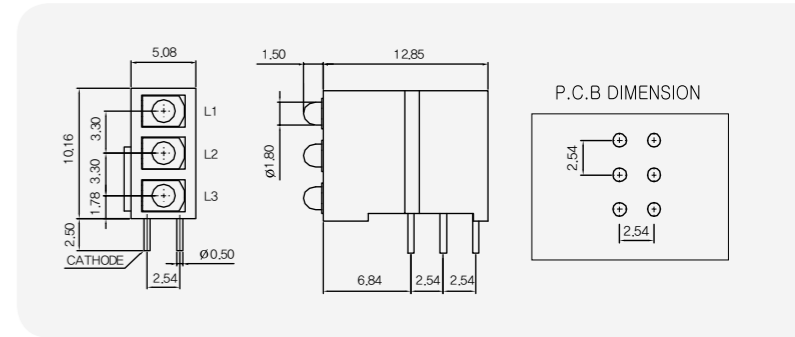

SGG-010- \square \square \square

SGG 0 1 0 - X X X
 General Type LED 1 LED 3
 LED 2

SGG 0 7 0 - X X X
 Bi-color Type LED 1 LED 3
 LED 2

Number	0	1	2	3	4
General Color	Blank	Red	Green	Yellow	Amber
Bi-Color	Blank	Red/Green	-	-	Yellow/Green

SGH-010- \square \square \square \square

SGH 0 1 0 - X X X X
 General Type LED 1 LED 3 LED 4
 LED 2

SGH 0 7 0 - X X X X
 Bi-color Type LED 1 LED 3 LED 4
 LED 2

Number	0	1	2	3	4
General Color	Blank	Red	Green	Yellow	Amber
Bi-Color	Blank	Red/Green	-	-	Yellow/Green

SGL-010- \square \square \square \square \square

SGL 0 1 0 - X X X X X
 General Type LED 1 LED 3 LED 5
 LED 2 LED 4

SGL 0 7 0 - X X X X X
 Bi-color Type LED 1 LED 3 LED 5
 LED 2 LED 4

Number	0	1	2	3	4
General Color	Blank	Red	Green	Yellow	Amber
Bi-Color	Blank	Red/Green	-	-	Yellow/Green