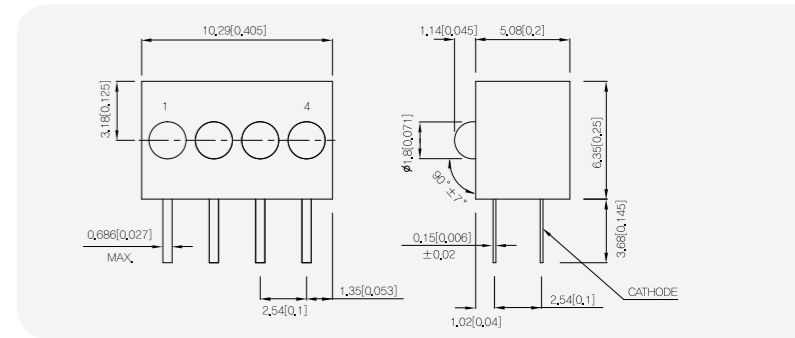

SEE-4002

Number	LED Color
SEE-4002	Red