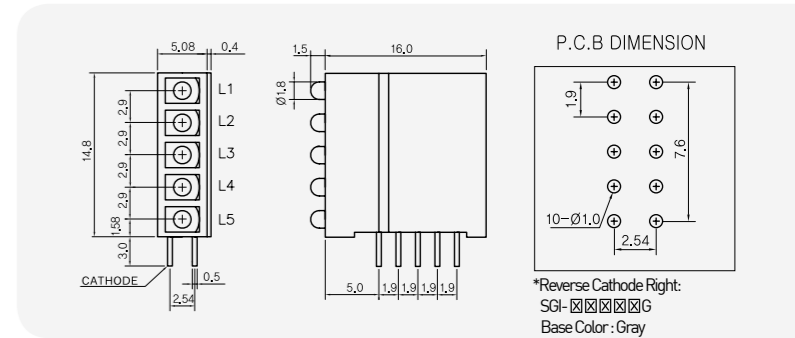

SGG-010- \square \square \square

SGG 0 1 0 - X X X
 General Type LED 1 LED 3
 LED 2

SGG 0 7 0 - X X X
 Bi-color Type LED 1 LED 3
 LED 2

Number	0	1	2	3	4
General Color	Blank	Red	Green	Yellow	Amber
Bi-Color	Blank	Red/Green	-	-	Yellow/Green

SGH-010- \square \square \square \square

SGH 0 1 0 - X X X X
 General Type LED 1 LED 3 LED 4
 LED 2

SGH 0 7 0 - X X X X
 Bi-color Type LED 1 LED 3 LED 4
 LED 2

Number	0	1	2	3	4
General Color	Blank	Red	Green	Yellow	Amber
Bi-Color	Blank	Red/Green	-	-	Yellow/Green

SGL-010- \square \square \square \square \square

SGL 0 1 0 - X X X X X
 General Type LED 1 LED 3 LED 5
 LED 2 LED 4

SGL 0 7 0 - X X X X X
 Bi-color Type LED 1 LED 3 LED 5
 LED 2 LED 4

Number	0	1	2	3	4
General Color	Blank	Red	Green	Yellow	Amber
Bi-Color	Blank	Red/Green	-	-	Yellow/Green