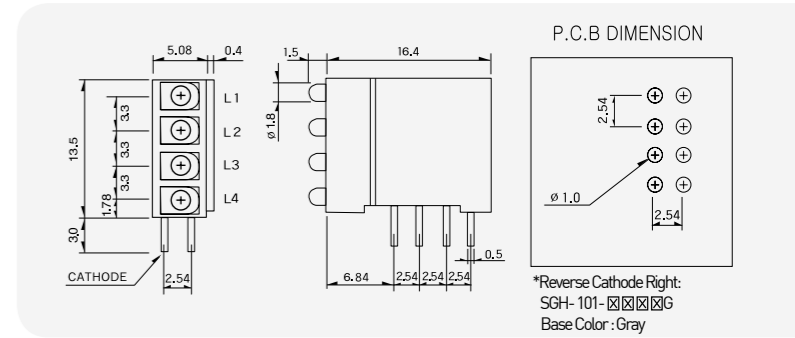

SGG-010- \square \square \square

SGG 0 1 0 - X X X
 General Type LED 1 LED 3
 LED 2

SGG 0 7 0 - X X X
 Bi-color Type LED 1 LED 3
 LED 2

Number	0	1	2	3	4
General Color	Blank	Red	Green	Yellow	Amber
Bi-Color	Blank	Red/Green	-	-	Yellow/Green

SGH-010- \square \square \square \square

SGH 0 1 0 - X X X X
 General Type LED 1 LED 3 LED 4
 LED 2

SGH 0 7 0 - X X X X
 Bi-color Type LED 1 LED 3 LED 4
 LED 2

Number	0	1	2	3	4
General Color	Blank	Red	Green	Yellow	Amber
Bi-Color	Blank	Red/Green	-	-	Yellow/Green

SGL-010- \square \square \square \square \square

SGL 0 1 0 - X X X X X
 General Type LED 1 LED 3 LED 5
 LED 2 LED 4

SGL 0 7 0 - X X X X X
 Bi-color Type LED 1 LED 3 LED 5
 LED 2 LED 4

Number	0	1	2	3	4
General Color	Blank	Red	Green	Yellow	Amber
Bi-Color	Blank	Red/Green	-	-	Yellow/Green