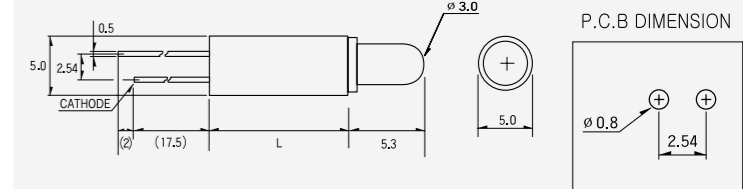

LED MODULE (2x3), (2x5), ARRAY

LED MODULE (φ 3, φ 5)

SFG-XXXX

Number	0	1	2	3	4	8
Color	Blank	Red	Green	Yellow	Amber	Blue
LED Spec		BL-R5131F	BL-R2131F	BL-R3131F	BL-RA1131F	BL-RB7131G-P

3S-XX41-SXXTP

MODEL	3S-2141-S	3S-3141-S	3S-5141-S	3S-1141-S	3S-2441-S	3S-3441-S	3S-5441-S	3S-BB33-S
LED Color	Green diffused	Yellow diffused	Red diffused	Amber diffused	Green Color Clear	Yellow Color Clear	Red Color Clear	Blue Water Clear
LED Spec	BL-B2141	BL-B3141	BL-B5141	BL-BA1141	BL-B2441	BL-B3441	BL-B5441	BL-BB33V1

SAC-25XXAC

Model	SAC-2512AC	SAC-2532AC	SAC-2513AC
LED Color	Red / Green	Yellow / Green	Red / Yellow
LED Spec	BL-RVT302B-R	BL-RYG302B-R	BL-REY202B-R

5S-XX34-SXXTP

MODEL	5S-2134-S	5S-3134-S	5S-5134-S	5S-1134-S	5S-2434-S	5S-3434-S	5S-5434-S	5S-BB41-S
LED Color	Green diffused	Yellow diffused	Red diffused	Amber diffused	Green Color Clear	Yellow Color Clear	Red Color Clear	Blue Water Clear
LED Spec	BL-B2134	BL-B3134	BL-B5134	BL-BA1134	BL-B2434	BL-B3434	BL-B5434	BL-BB41V4V

3SA-XX...XX-12T

MODEL	1 (Bi-Color)	2	3	4 (Bi-Color)
LED Color	Red diffused (Red/Green)	Green diffused	Yellow diffused	Amber diffused (Yellow/Green)
LED Spec	BL-B5141	BL-B2141	BL-B3141	BL-BA1141

3S-XX41-SXXTR

MODEL	3S-2141-S	3S-3141-S	3S-5141-S	3S-1141-S	3S-2441-S	3S-3441-S	3S-5441-S	3S-BB33-S
LED Color	Green diffused	Yellow diffused	Red diffused	Amber diffused	Green Color Clear	Yellow Color Clear	Red Color Clear	Blue Water Clear
LED Spec	BL-B2141	BL-B3141	BL-B5141	BL-BA1141	BL-B2441	BL-B3441	BL-B5441	BL-BB33V1

5SA-XX...XX-12T

MODEL	1	2	3	4
LED Color	Red diffused	Green diffused	Yellow diffused	Amber diffused
LED Spec	BL-B5134	BL-B2134	BL-B3134	BL-BA1134

5S-XX34-SXXTR