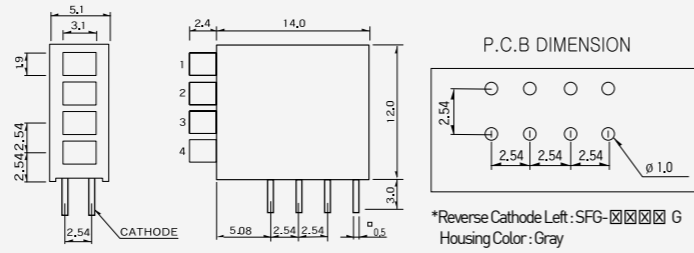

LED MODULE (2x3), (2x5), ARRAY

LED MODULE (φ 3, φ 5)

SFG-XXXX

Number	0	1	2	3	4	8
Color	Blank	Red	Green	Yellow	Amber	Blue
LED Spec		BL-R5131F	BL-R2131F	BL-R3131F	BL-RA1131F	BL-RB7131G-P

3S-XX41-SXXTP

MODEL	3S-2141-S	3S-3141-S	3S-5141-S	3S-1141-S	3S-2441-S	3S-3441-S	3S-5441-S	3S-BB33-S
LED Color	Green diffused	Yellow diffused	Red diffused	Amber diffused	Green Color Clear	Yellow Color Clear	Red Color Clear	Blue Water Clear
LED Spec	BL-B2141	BL-B3141	BL-B5141	BL-BA1141	BL-B2441	BL-B3441	BL-B5441	BL-BB33V1

SAC-25XXAC

Model	SAC-2512AC	SAC-2532AC	SAC-2513AC
LED Color	Red / Green	Yellow / Green	Red / Yellow
LED Spec	BL-RVT302B-R	BL-RYG302B-R	BL-REY202B-R

5S-XX34-SXXTP

MODEL	5S-2134-S	5S-3134-S	5S-5134-S	5S-1134-S	5S-2434-S	5S-3434-S	5S-5434-S	5S-BB41-S
LED Color	Green diffused	Yellow diffused	Red diffused	Amber diffused	Green Color Clear	Yellow Color Clear	Red Color Clear	Blue Water Clear
LED Spec	BL-B2134	BL-B3134	BL-B5134	BL-BA1134	BL-B2434	BL-B3434	BL-B5434	BL-BB41V4V