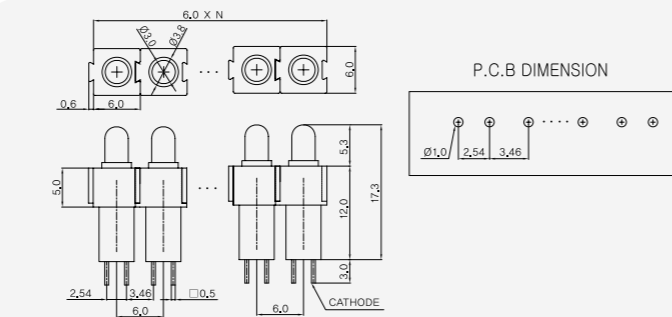

3SA-XX...XX-12T