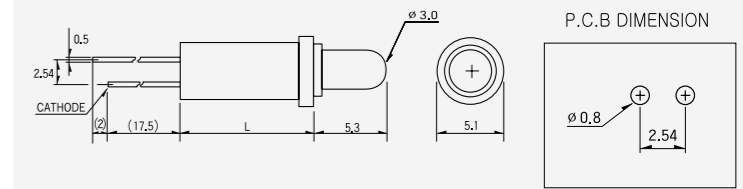

LED MODULE (2x3), (2x5), ARRAY

LED MODULE (φ 3, φ 5)

SFG-XXXX

Number	0	1	2	3	4	8
Color	Blank	Red	Green	Yellow	Amber	Blue
LED Spec		BL-R5131F	BL-R2131F	BL-R3131F	BL-RA1131F	BL-RB7131G-P

3S-XX41-SXXTP

MODEL	3S-2141-S	3S-3141-S	3S-5141-S	3S-1141-S	3S-2441-S	3S-3441-S	3S-5441-S	3S-BB33-S
LED Color	Green diffused	Yellow diffused	Red diffused	Amber diffused	Green Color Clear	Yellow Color Clear	Red Color Clear	Blue Water Clear
LED Spec	BL-B2141	BL-B3141	BL-B5141	BL-BA1141	BL-B2441	BL-B3441	BL-B5441	BL-BB33V1