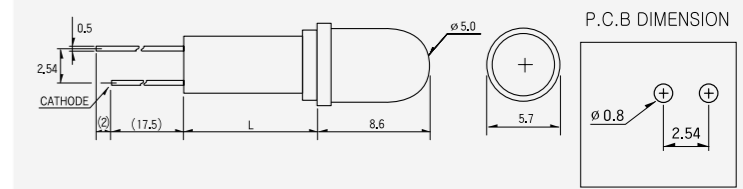

SAC-25XXAC

Model	SAC-2512AC	SAC-2532AC	SAC-2513AC
LED Color	Red / Green	Yellow / Green	Red / Yellow
LED Spec	BL-RVT302B-R	BL-RYG302B-R	BL-REY202B-R

5S-XX34-SXXTP

MODEL	5S-2134-S	5S-3134-S	5S-5134-S	5S-1134-S	5S-2434-S	5S-3434-S	5S-5434-S	5S-BB41-S
LED Color	Green diffused	Yellow diffused	Red diffused	Amber diffused	Green Color Clear	Yellow Color Clear	Red Color Clear	Blue Water Clear
LED Spec	BL-B2134	BL-B3134	BL-B5134	BL-BA1134	BL-B2434	BL-B3434	BL-B5434	BL-BB41V4V