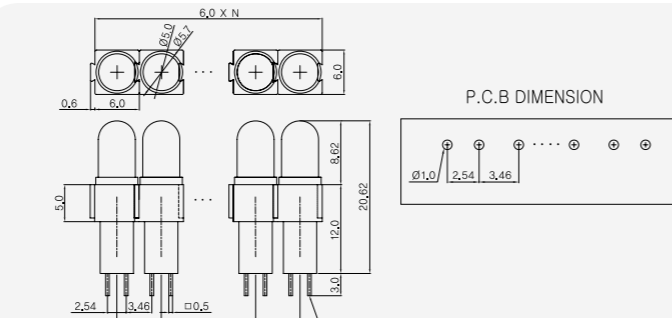

5SA-XX...XX-12T