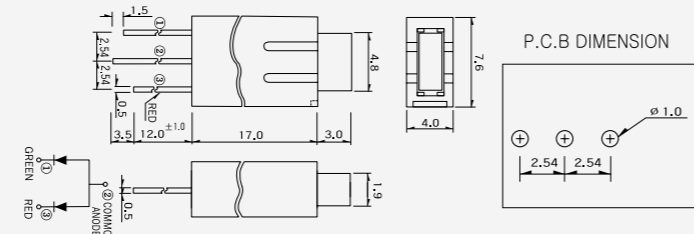

LED MODULE (2x3), (2x5), ARRAY

LED MODULE (φ 3, φ 5)

SFG-XXXX

Number	0	1	2	3	4	8
Color	Blank	Red	Green	Yellow	Amber	Blue
LED Spec		BL-R5131F	BL-R2131F	BL-R3131F	BL-RA1131F	BL-RB7131G-P

3S-XX41-SXXTP

MODEL	3S-2141-S	3S-3141-S	3S-5141-S	3S-1141-S	3S-2441-S	3S-3441-S	3S-5441-S	3S-BB33-S
LED Color	Green diffused	Yellow diffused	Red diffused	Amber diffused	Green Color Clear	Yellow Color Clear	Red Color Clear	Blue Water Clear
LED Spec	BL-B2141	BL-B3141	BL-B5141	BL-BA1141	BL-B2441	BL-B3441	BL-B5441	BL-BB33V1

SAC-25XXAC

Model	SAC-2512AC	SAC-2532AC	SAC-2513AC
LED Color	Red / Green	Yellow / Green	Red / Yellow
LED Spec	BL-RVT302B-R	BL-RYG302B-R	BL-REY202B-R

5S-XX34-SXXTP

MODEL	5S-2134-S	5S-3134-S	5S-5134-S	5S-1134-S	5S-2434-S	5S-3434-S	5S-5434-S	5S-BB41-S
LED Color	Green diffused	Yellow diffused	Red diffused	Amber diffused	Green Color Clear	Yellow Color Clear	Red Color Clear	Blue Water Clear
LED Spec	BL-B2134	BL-B3134	BL-B5134	BL-BA1134	BL-B2434	BL-B3434	BL-B5434	BL-BB41V4V