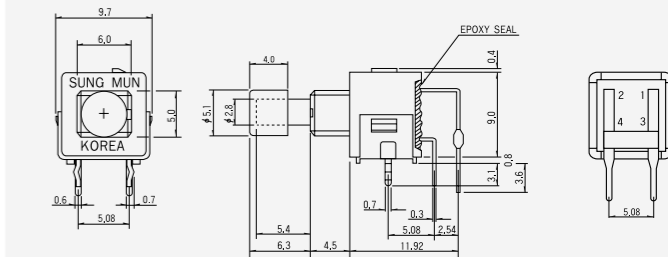

SPDT Series

SP-12FH

SP-12SV

SP-12SH

SP-21SP

SP-12PH

SP-21SH

SP-12LH

SP-22SP

DPDT Series