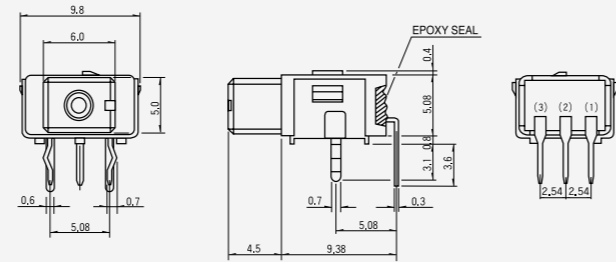

SPDT Series

SP-12FH