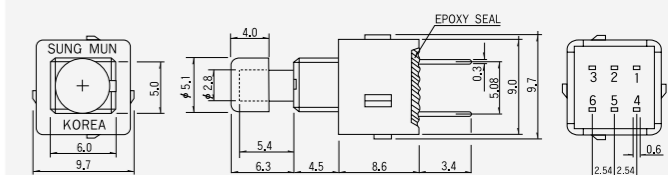

SP-22SP

DPDT Series

DPDT Series

SP-22PH

SP-22SH

CAPS

SK-100 R

P.C.B DIMENSIONS				
	"P" TYPE	"B" TYPE	"H" TYPE	"V" TYPE
SPDT				
DPDT				