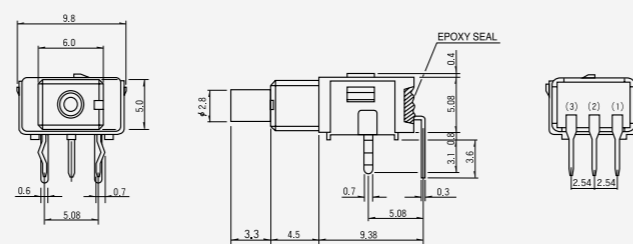

SPDT Series

SP-12FH

SP-12SV

SP-12SH

SP-21SP

SP-12PH

SP-21SH

SP-12LH

SP-22SP

DPDT Series