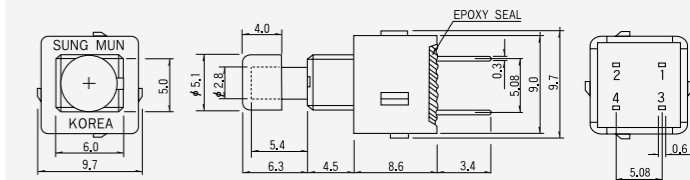

SPDT Series

SP-12FH

SP-12SV

SP-12SH

SP-21SP

SP-12PH

SP-21SH

SP-12LH

SP-22SP

DPDT Series